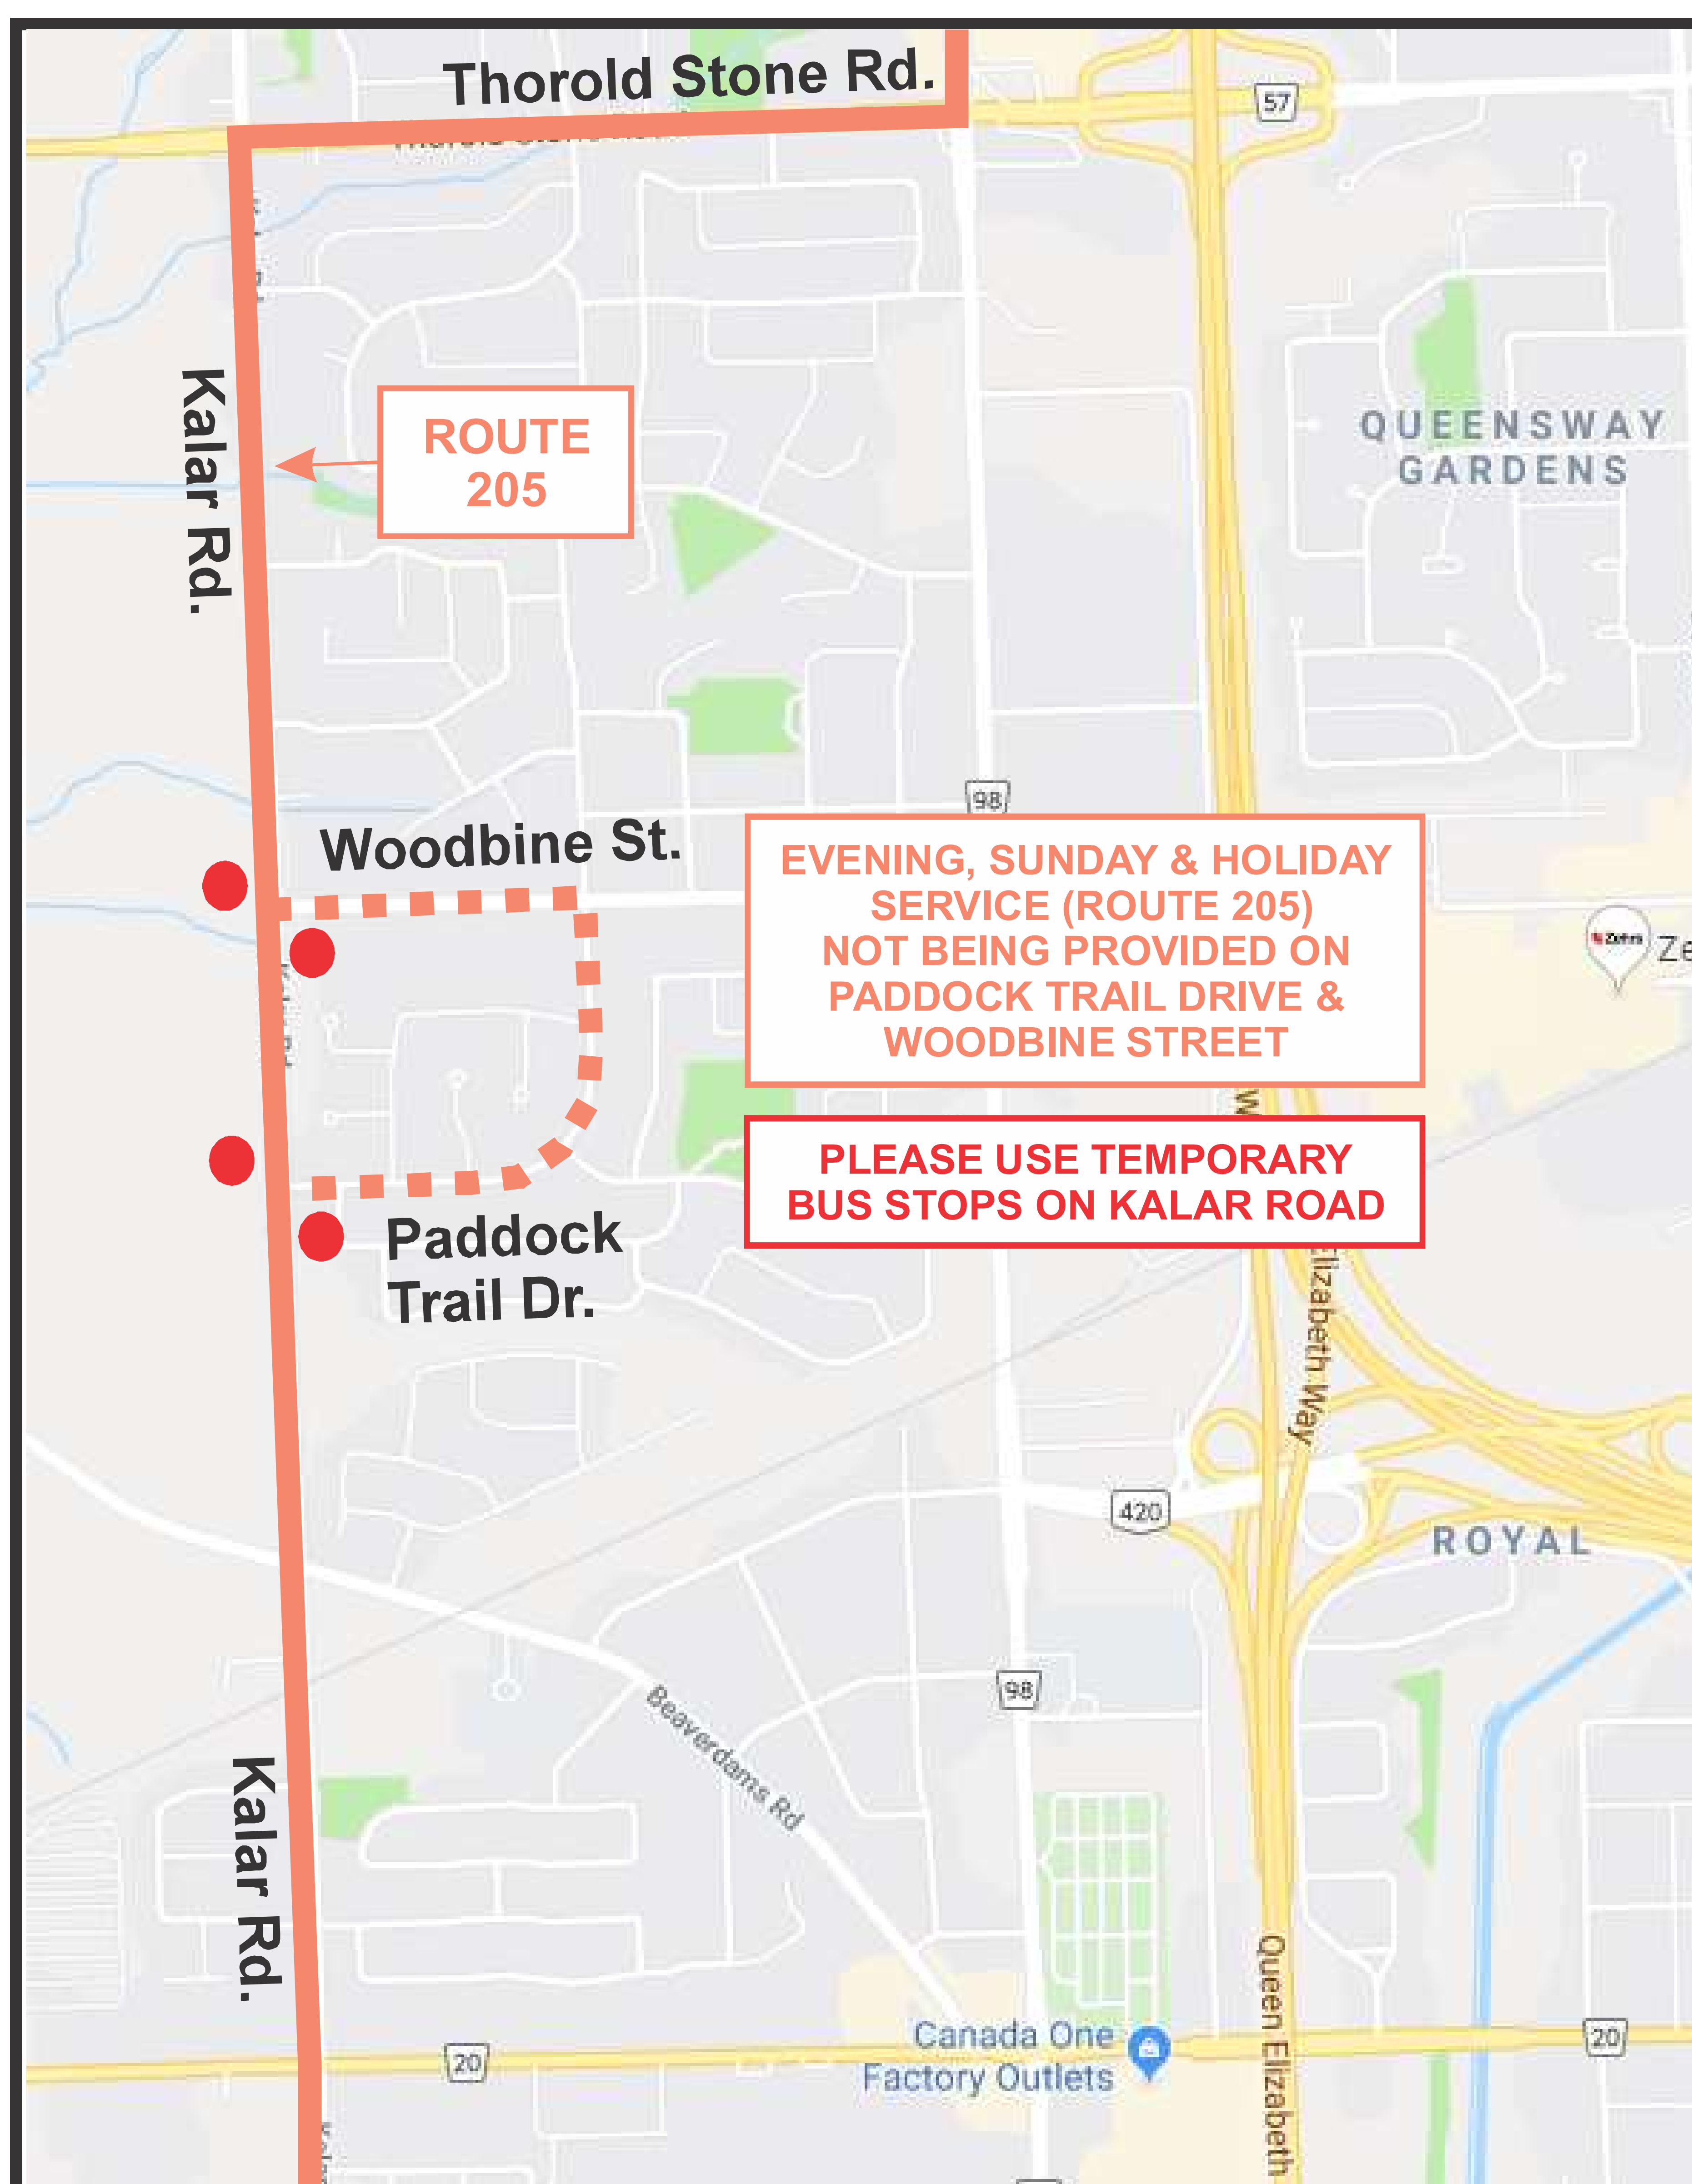

NORTHBOUND TO MOUNT CARMEL & SOUTHBOUND TO NIAGARA SQUARE

Niagara Falls City 205 - Evening, Sundays & Holidays -

Customer Service 905-359-1179
www.niagarafalls.ca