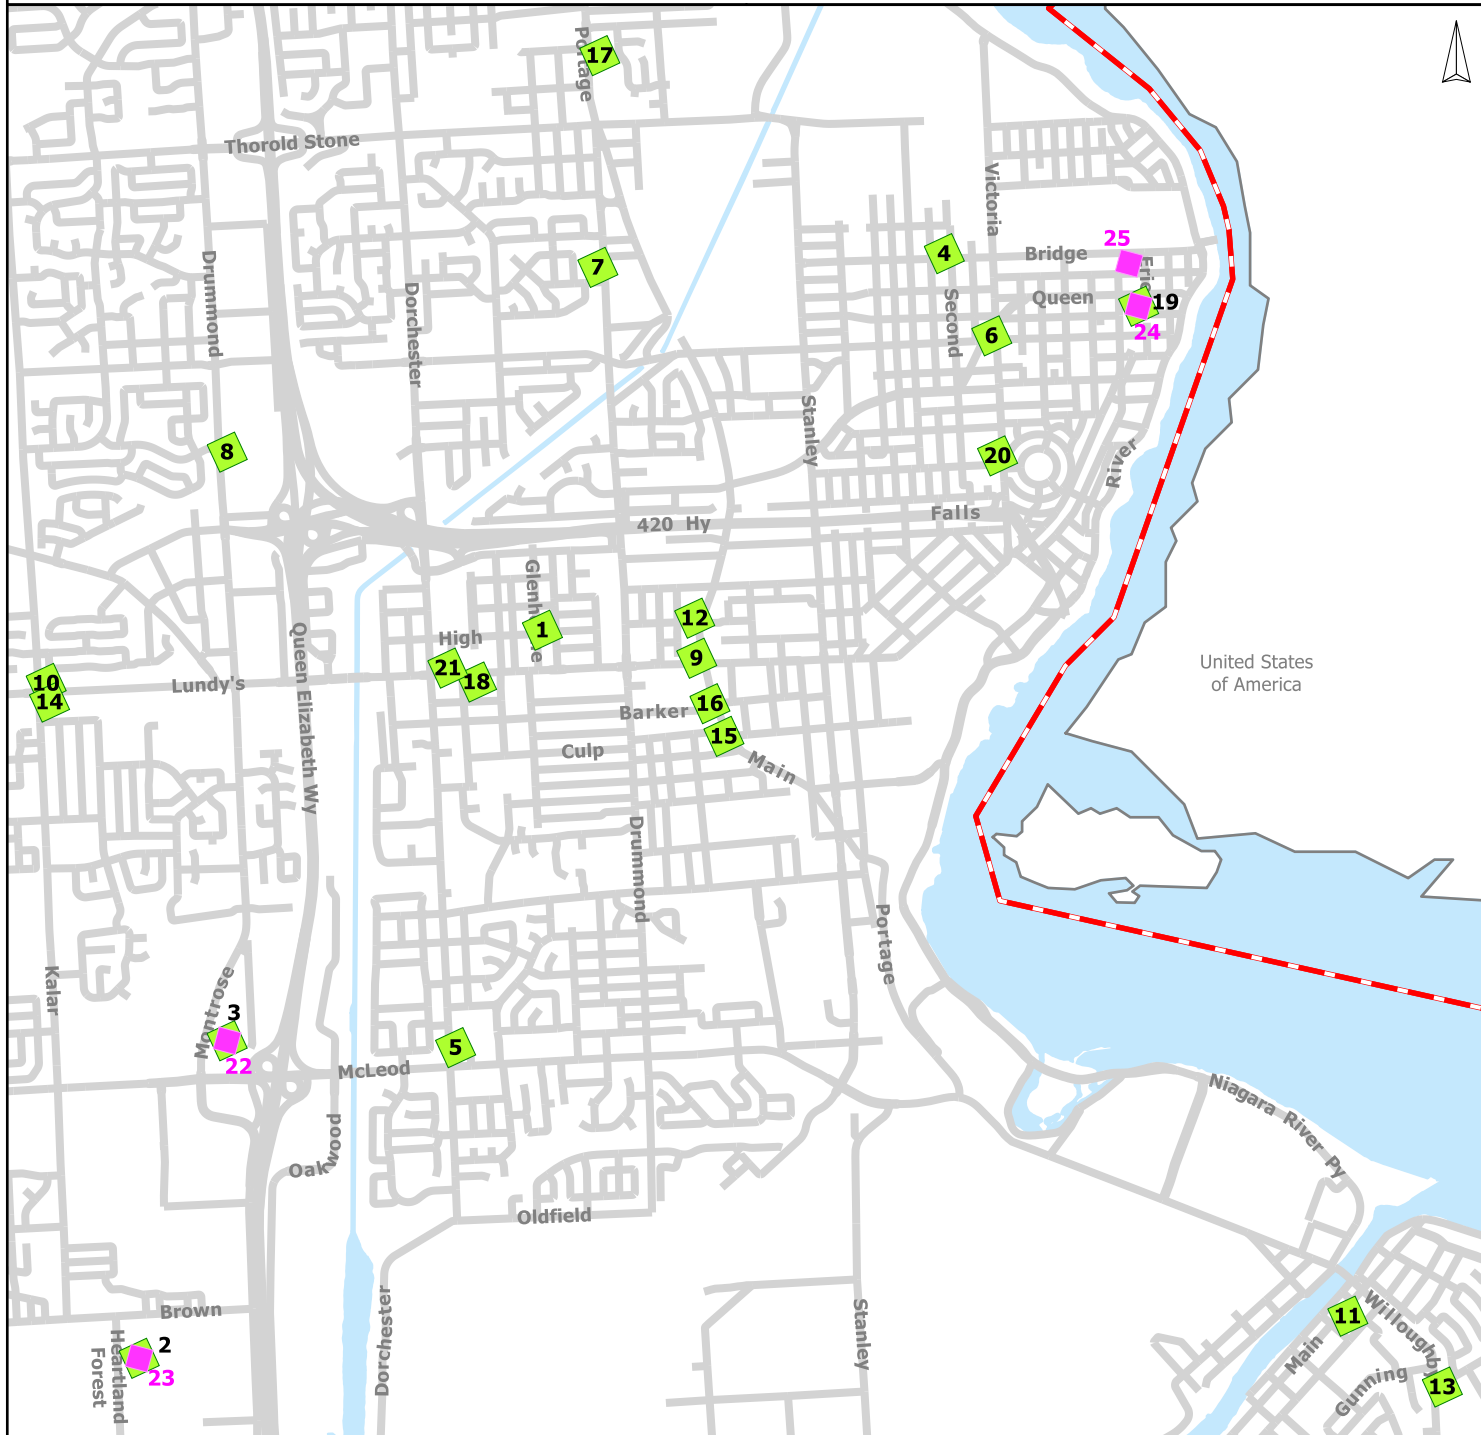

i Ride Cards: Location of Sale and Re-Load

Purchase Location

1. Chair A Van Offices
2. CNF Transportation Services
3. MacBain Community Centre
4. Avondale #15
5. Avondale #18
6. Big Bee Convenience ~ Victoria Av
7. Big Bee Convenience ~ Drummond Rd
8. Big Bee Convenience ~ Montrose Rd

9. Big Bee Convenience ~ Main St
10. Big Bee Convenience ~ Lundy's Ln
11. Chippawa Variety
12. Coronation Centre
13. Daisy Mart
14. Lundy's Lane Esso
15. Main Street Convenience
16. Mami's Variety
17. Sobey's Ontario

Reload Location

18. Patel Grocers & Convenience Inc
19. City Hall
20. Busy Bee Food Mart
21. Lundy's Lane Variety
22. MacBain Community Centre
23. CNF Transportation Services
24. CNF City Hall
25. Niagara Falls Bus Terminal