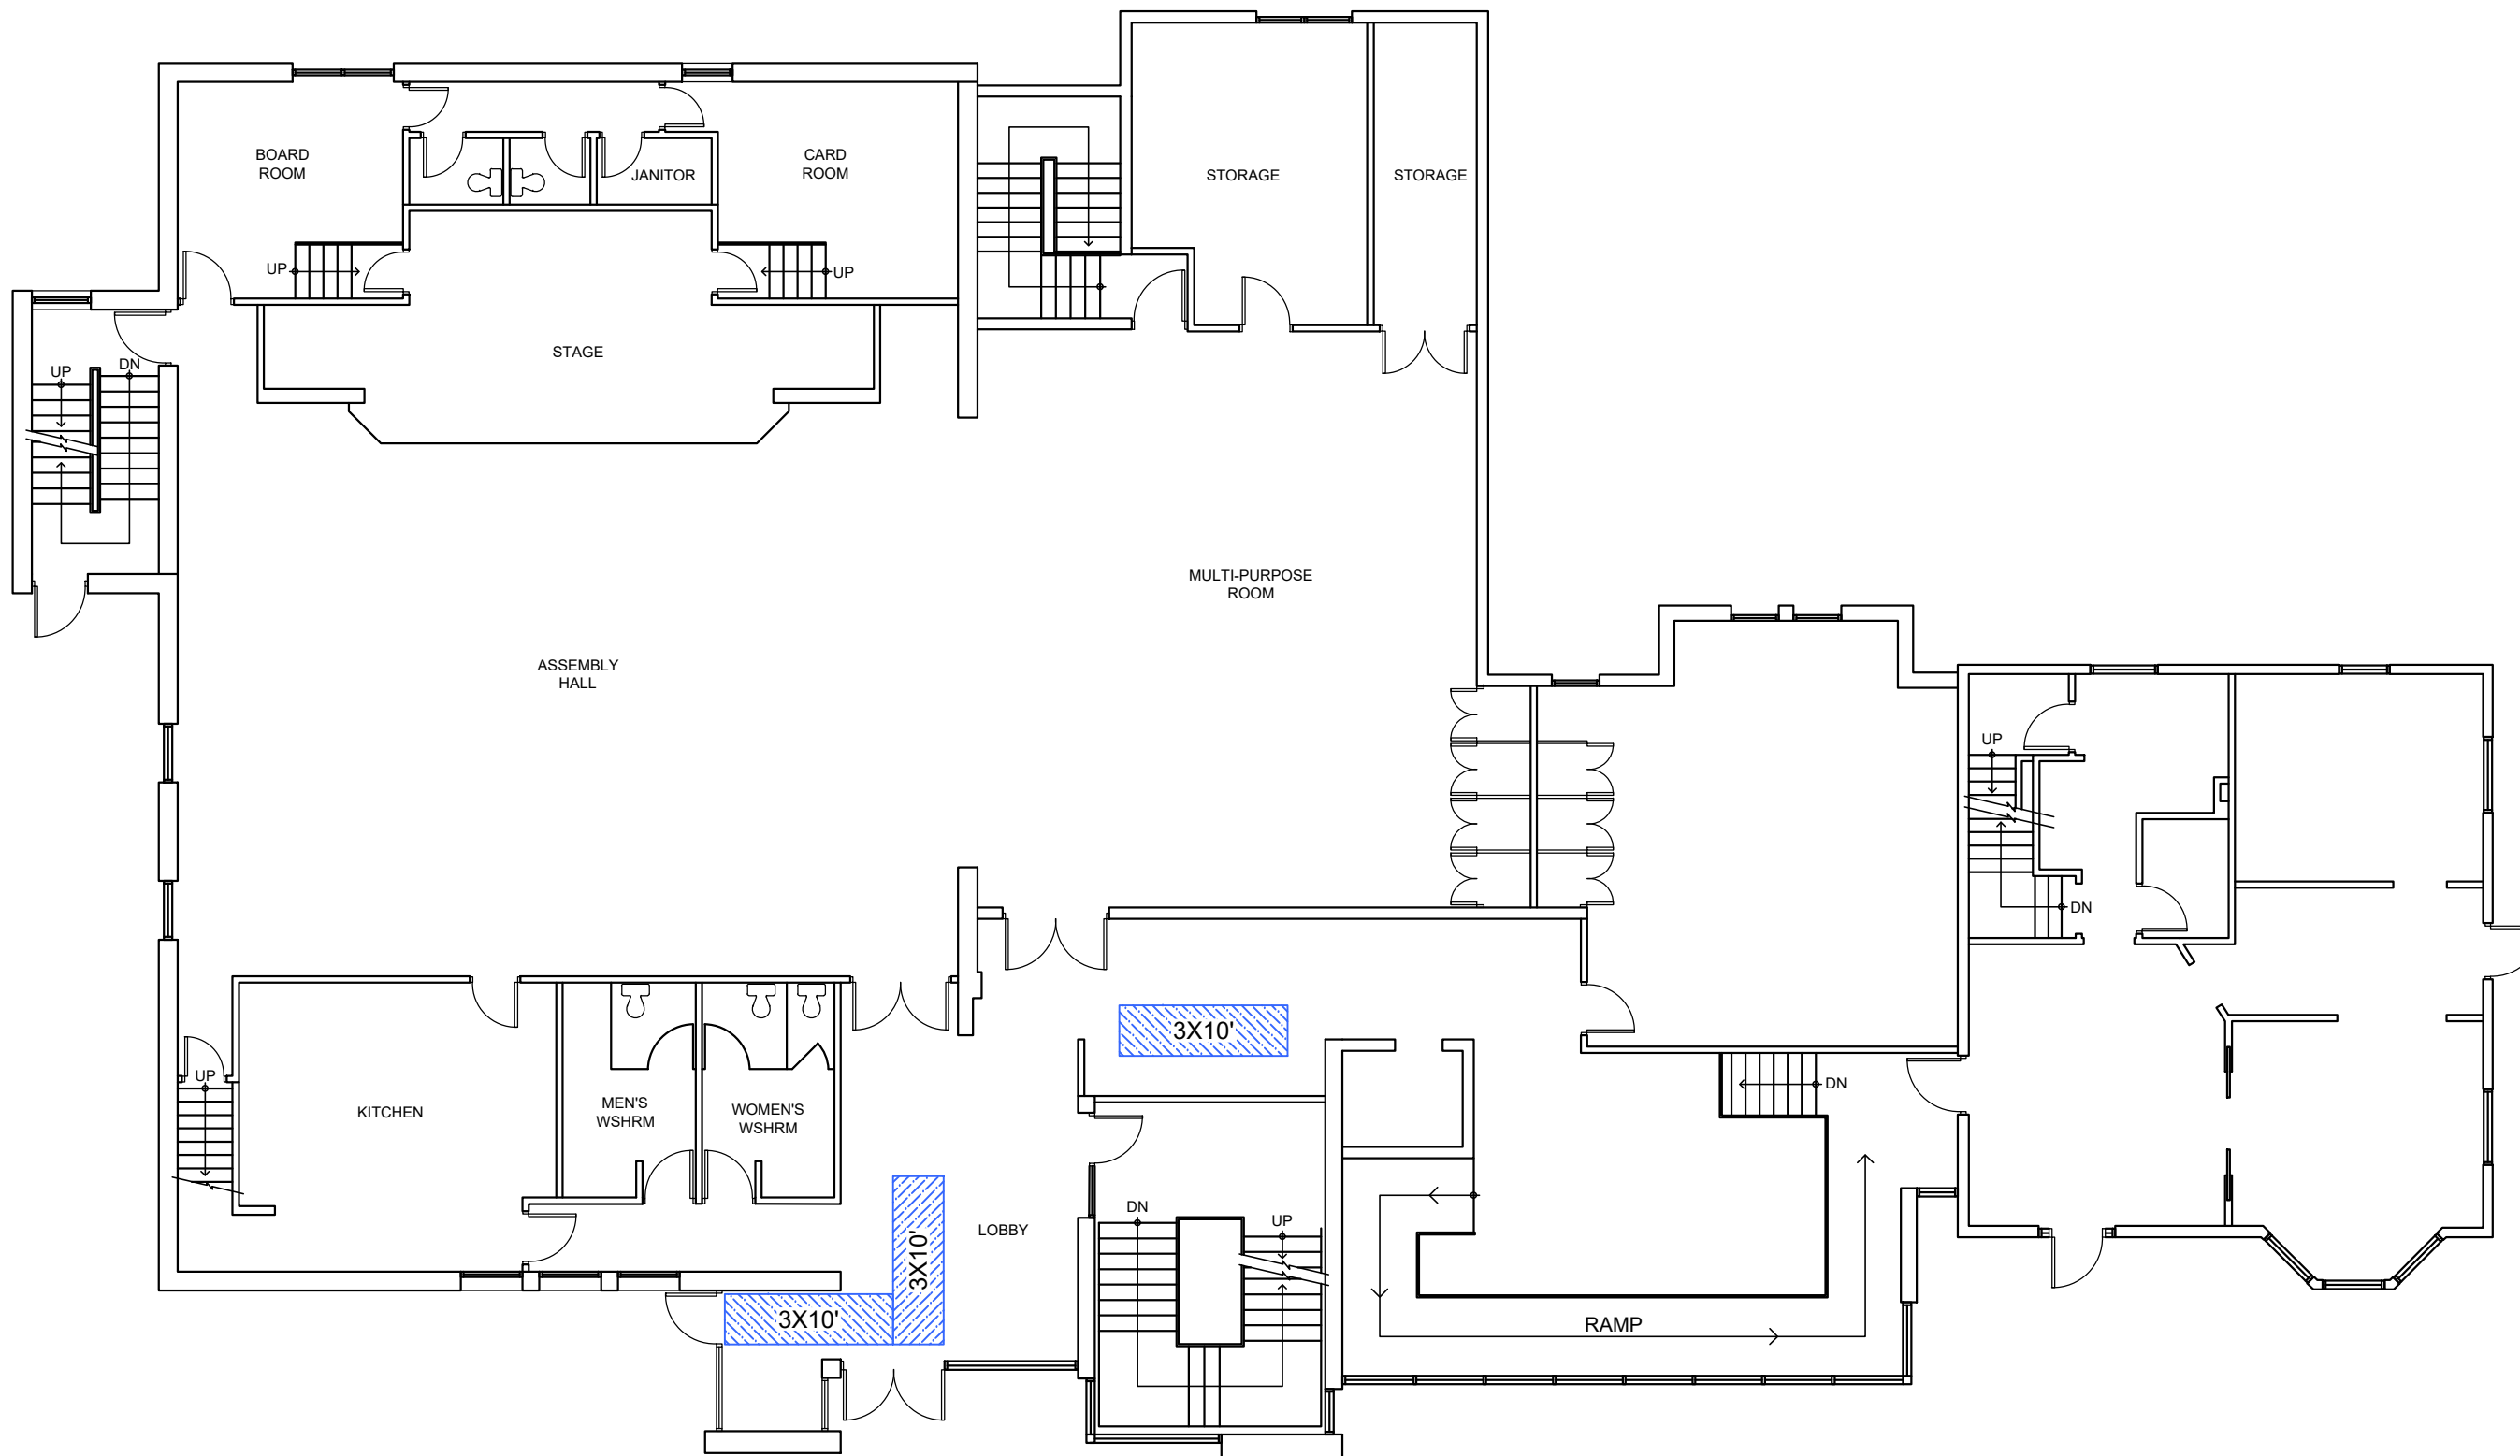

BASEMENT FLOOR PLAN

N.T.S.

	<b>LEGEND</b>		<b>CORONATION MAT RENTALS</b>	
		YEAR-ROUND SERVICE	DRAWN BY TJ	PROJECT No.
		WINTER SERVICE ONLY	DATE 2021-11-10	SCALE N.T.S.
				<b>MR1</b>

MAIN FLOOR PLAN

N.T.S.

LEGEND	
	YEAR-ROUND SERVICE
	WINTER SERVICE ONLY

CORONATION MAT RENTALS		
DRAWN BY	TJ	PROJECT No.
DATE	2021-11-10	SCALE
	N.T.S.	<b>MR2</b>