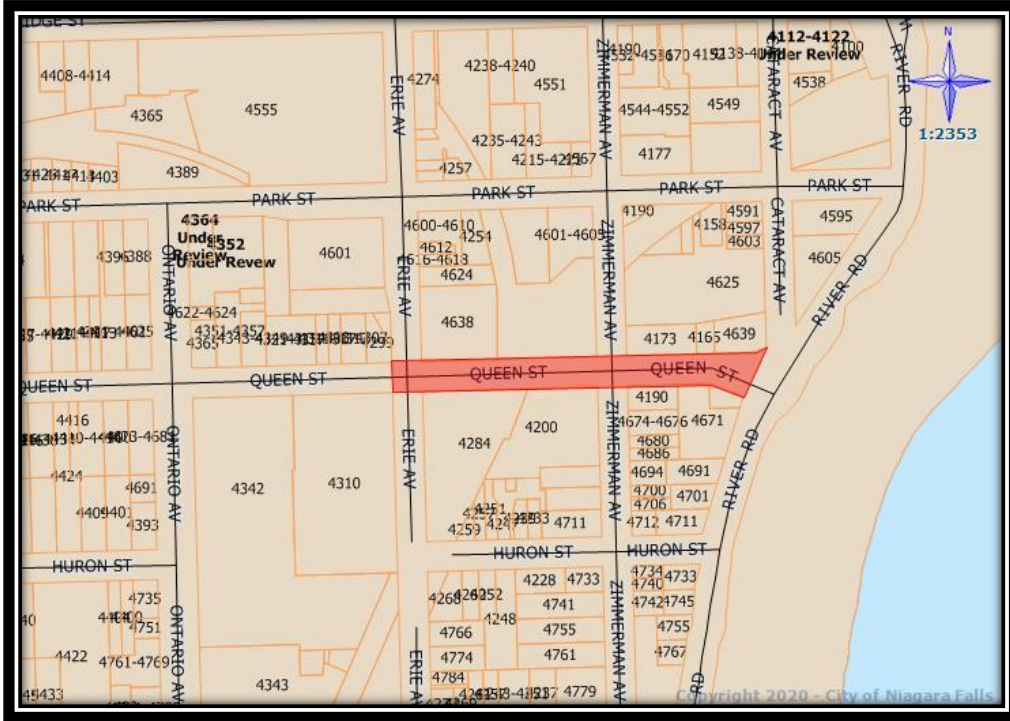

Queen St from Erie Ave to River Rd

Woodbine St from Kalar Rd to Montriose Rd

Appleford Ave from Casey St to Harriman St

Wedgewood CR off Wilinger St

Fairway Rd from Harriman St to Brady St

Abbey CL off Faiway Rd

Sauterne Pl off Fairway Rd

Theresa St from Portage Rd to Hillcrest CR

River Rd from Queen St to Zimmerman Ave

Marineland PY / Portage Rd from Stanley Ave to Oak Hall entrance