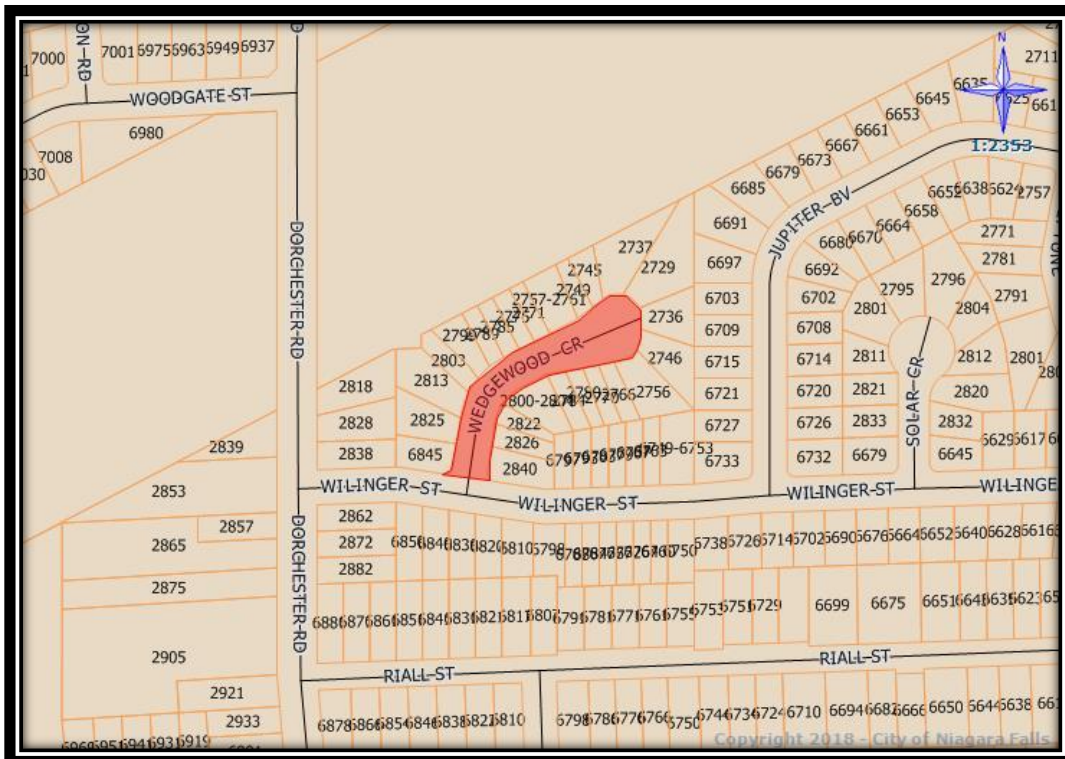

Queen St from Erie Ave to River Rd

Woodbine St from Kalar Rd to Montriose Rd

Appleford Ave from Casey St to Harriman St

Wedgewood CR off Wilinger St

Fairway Rd from Harriman St to Brady St

Abbey CL off Faiway Rd

Sauterne Pl off Fairway Rd

Theresa St from Portage Rd to Hillcrest CR

River Rd from Queen St to Zimmerman Ave

Marineland PY / Portage Rd from Stanley Ave to Oak Hall entrance