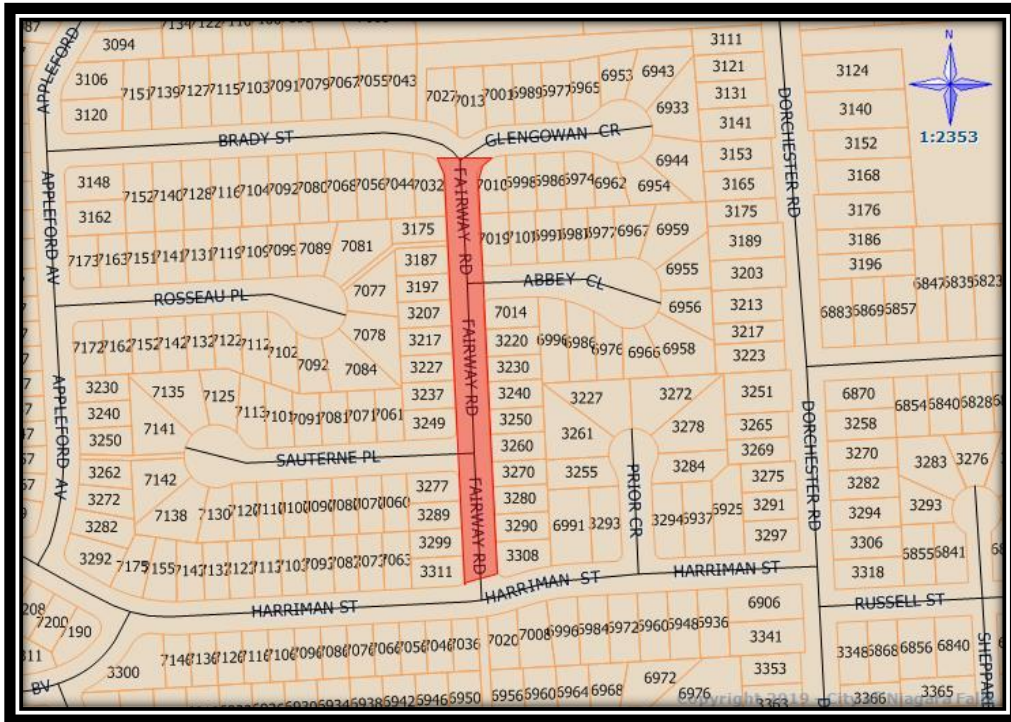

Queen St from Erie Ave to River Rd

Woodbine St from Kalar Rd to Montriose Rd

Appleford Ave from Casey St to Harriman St

Wedgewood CR off Wilinger St

Fairway Rd from Harriman St to Brady St

Abbey CL off Faiway Rd

Sauterne Pl off Fairway Rd

Theresa St from Portage Rd to Hillcrest CR

River Rd from Queen St to Zimmerman Ave

Marineland PY / Portage Rd from Stanley Ave to Oak Hall entrance