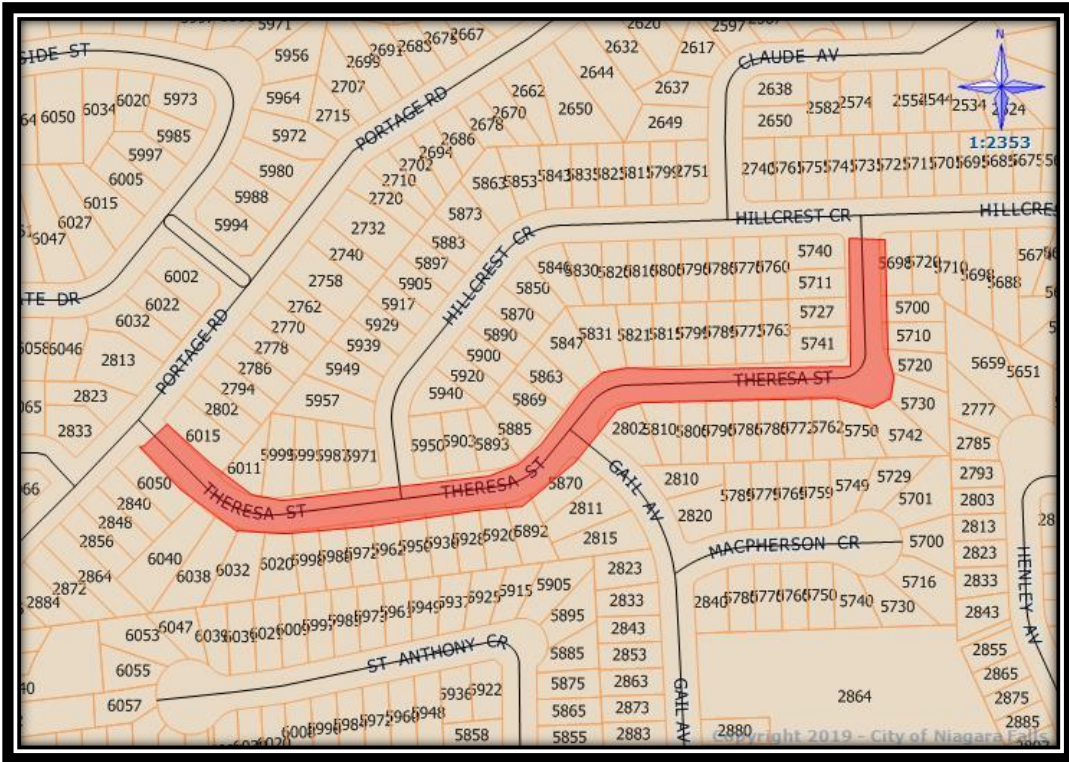

Queen St from Erie Ave to River Rd

Woodbine St from Kalar Rd to Montriose Rd

Appleford Ave from Casey St to Harriman St

Wedgewood CR off Wilinger St

Fairway Rd from Harriman St to Brady St

Abbey CL off Faiway Rd

Sauterne Pl off Fairway Rd

Theresa St from Portage Rd to Hillcrest CR

River Rd from Queen St to Zimmerman Ave

Marineland PY / Portage Rd from Stanley Ave to Oak Hall entrance