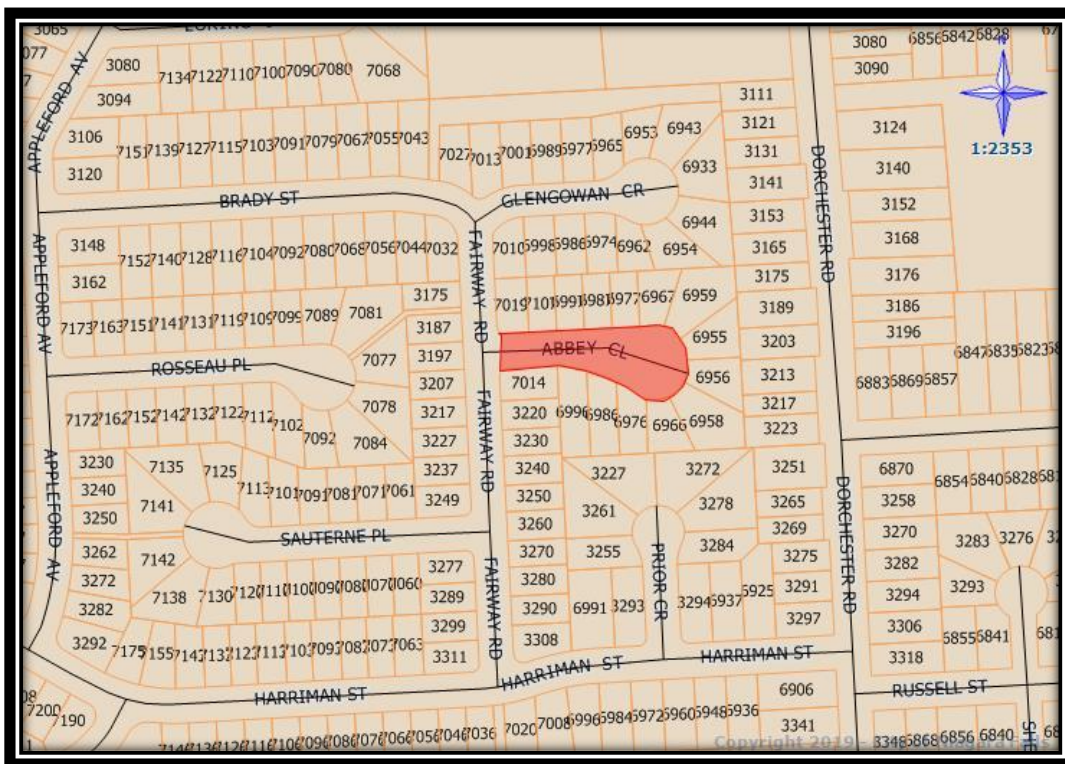

Queen St from Erie Ave to River Rd

Woodbine St from Kalar Rd to Montriose Rd

Appleford Ave from Casey St to Harriman St

Wedgewood CR off Wilinger St

Fairway Rd from Harriman St to Brady St

Abbey CL off Faiway Rd

Sauterne Pl off Fairway Rd

Theresa St from Portage Rd to Hillcrest CR

River Rd from Queen St to Zimmerman Ave

Marineland PY / Portage Rd from Stanley Ave to Oak Hall entrance