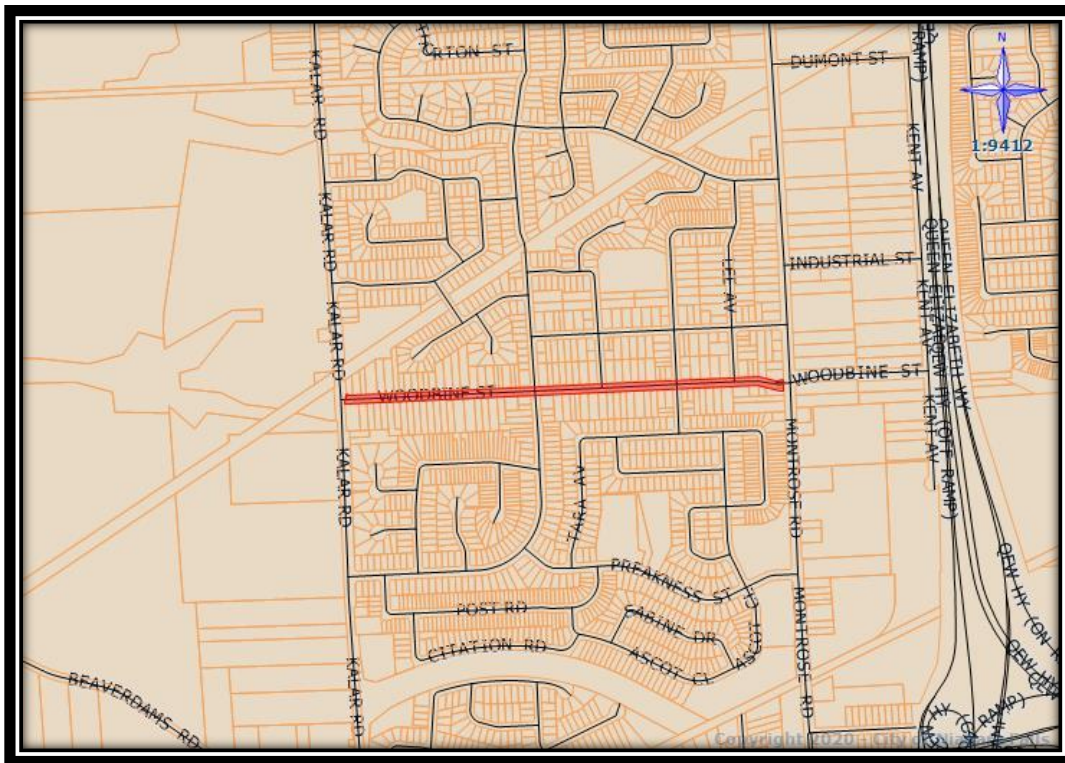

Queen St from Erie Ave to River Rd

Woodbine St from Kalar Rd to Montriose Rd

Appleford Ave from Casey St to Harriman St

Wedgewood CR off Wilinger St

Fairway Rd from Harriman St to Brady St

Abbey CL off Faiway Rd

Sauterne Pl off Fairway Rd

Theresa St from Portage Rd to Hillcrest CR

River Rd from Queen St to Zimmerman Ave

Marineland PY / Portage Rd from Stanley Ave to Oak Hall entrance