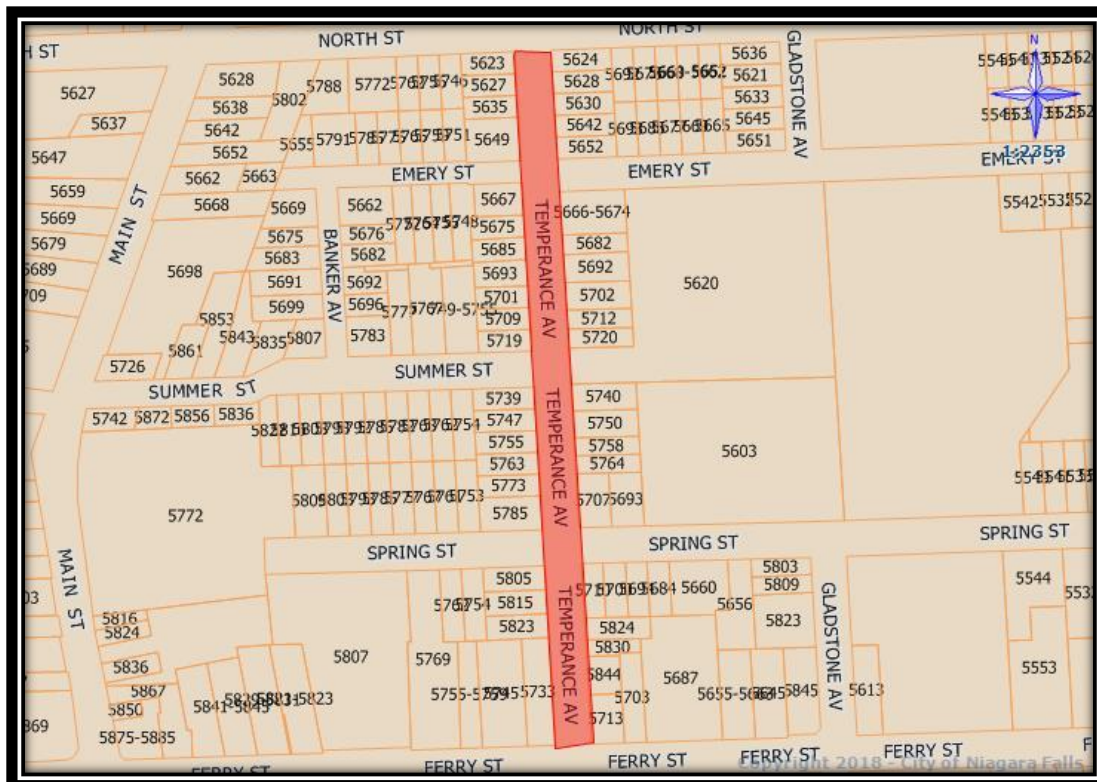

STANLEY AVENUE from Lyons Creek Rd to Reixinger Rd

SOUTH-BROOKFIELD ROAD from Netherby Rd to South Limit

YOKOM ROAD from Crowland Ave to West Limit

TEMPERANCE AVENUE from Ferry St to North St

EMERY STREET from Temperance Ave to Stanley Ave

HILLSDALE AVENUE from Frederica St to Division St

GOODSIR CR off Hillsdale Ave