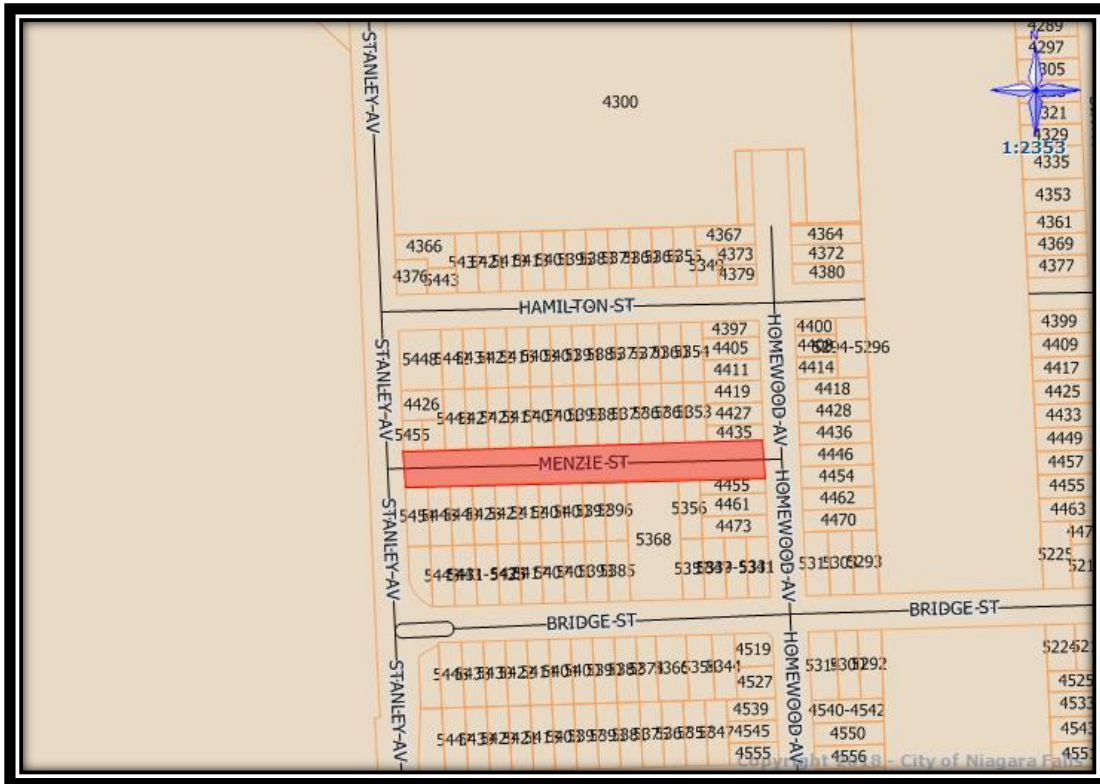

STRANG DRIVE from Sarah Street to Lamont Avenue

HARVARD AVENUE from Wiltshire Blvd to McGill Street

LEVEL AVENUE from Dixon Street to Dunn Street

HAMILTON STREET from Stanley Avenue to Hydro Corridor

MENZIE STREET from Stanley Avenue to Homewood Avenue

HOMEWOOD AVENUE from Bridge Street to North Limit

SOUTH END DOG PARK – 6025 Chippawa Pkwy