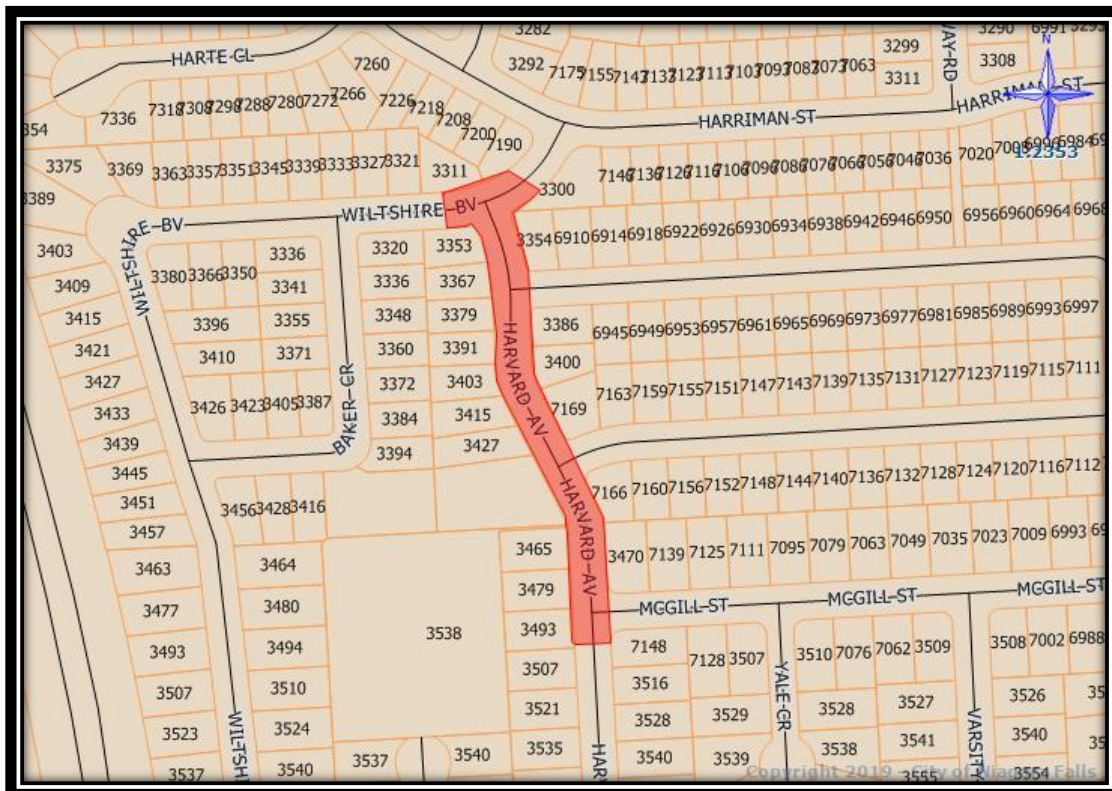

STRANG DRIVE from Sarah Street to Lamont Avenue

HARVARD AVENUE from Wiltshire Blvd to McGill Street

LEVEL AVENUE from Dixon Street to Dunn Street

HAMILTON STREET from Stanley Avenue to Hydro Corridor

MENZIE STREET from Stanley Avenue to Homewood Avenue

HOMEWOOD AVENUE from Bridge Street to North Limit

SOUTH END DOG PARK – 6025 Chippawa Pkwy