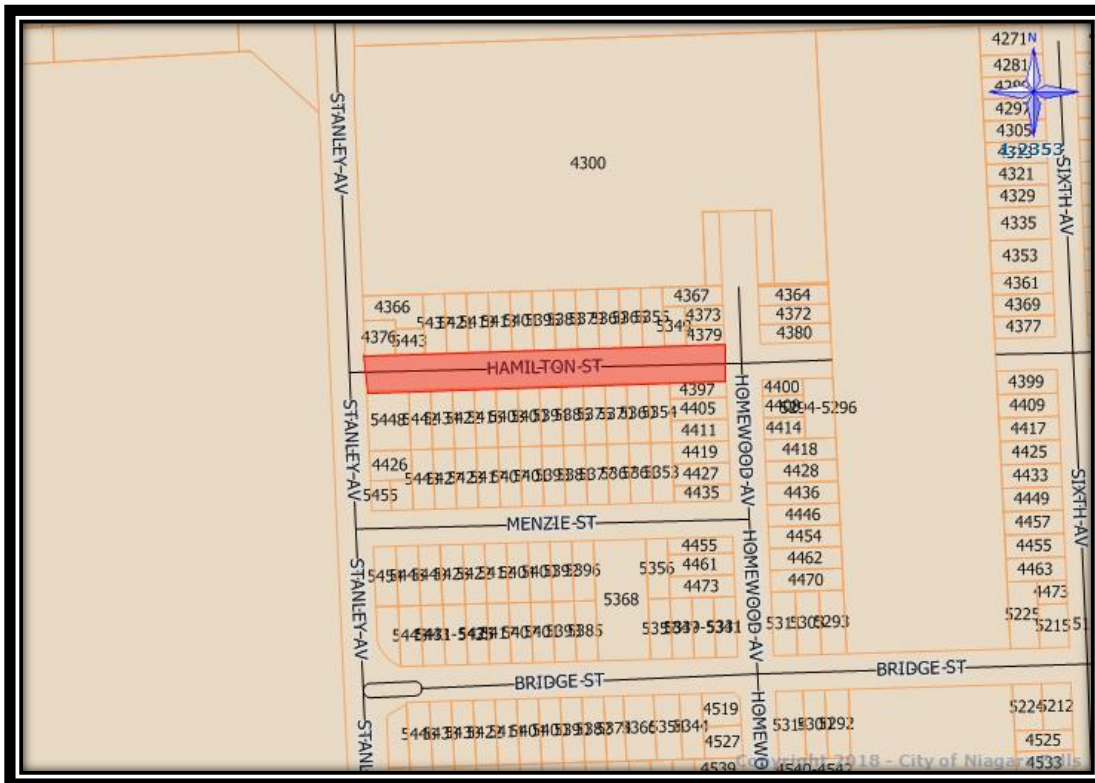

STRANG DRIVE from Sarah Street to Lamont Avenue

HARVARD AVENUE from Wiltshire Blvd to McGill Street

LEVEL AVENUE from Dixon Street to Dunn Street

HAMILTON STREET from Stanley Avenue to Hydro Corridor

MENZIE STREET from Stanley Avenue to Homewood Avenue

HOMEWOOD AVENUE from Bridge Street to North Limit

SOUTH END DOG PARK – 6025 Chippawa Pkwy