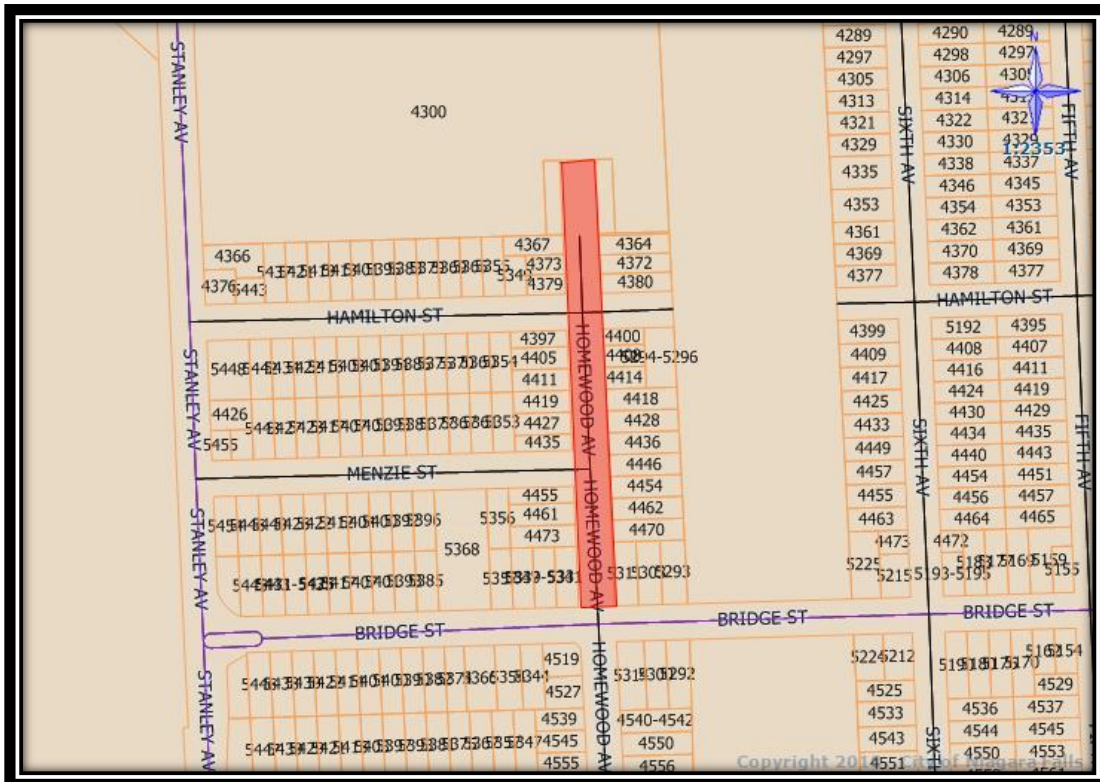

STRANG DRIVE from Sarah Street to Lamont Avenue

HARVARD AVENUE from Wiltshire Blvd to McGill Street

LEVEL AVENUE from Dixon Street to Dunn Street

HAMILTON STREET from Stanley Avenue to Hydro Corridor

MENZIE STREET from Stanley Avenue to Homewood Avenue

HOMEWOOD AVENUE from Bridge Street to North Limit

SOUTH END DOG PARK – 6025 Chippawa Pkwy