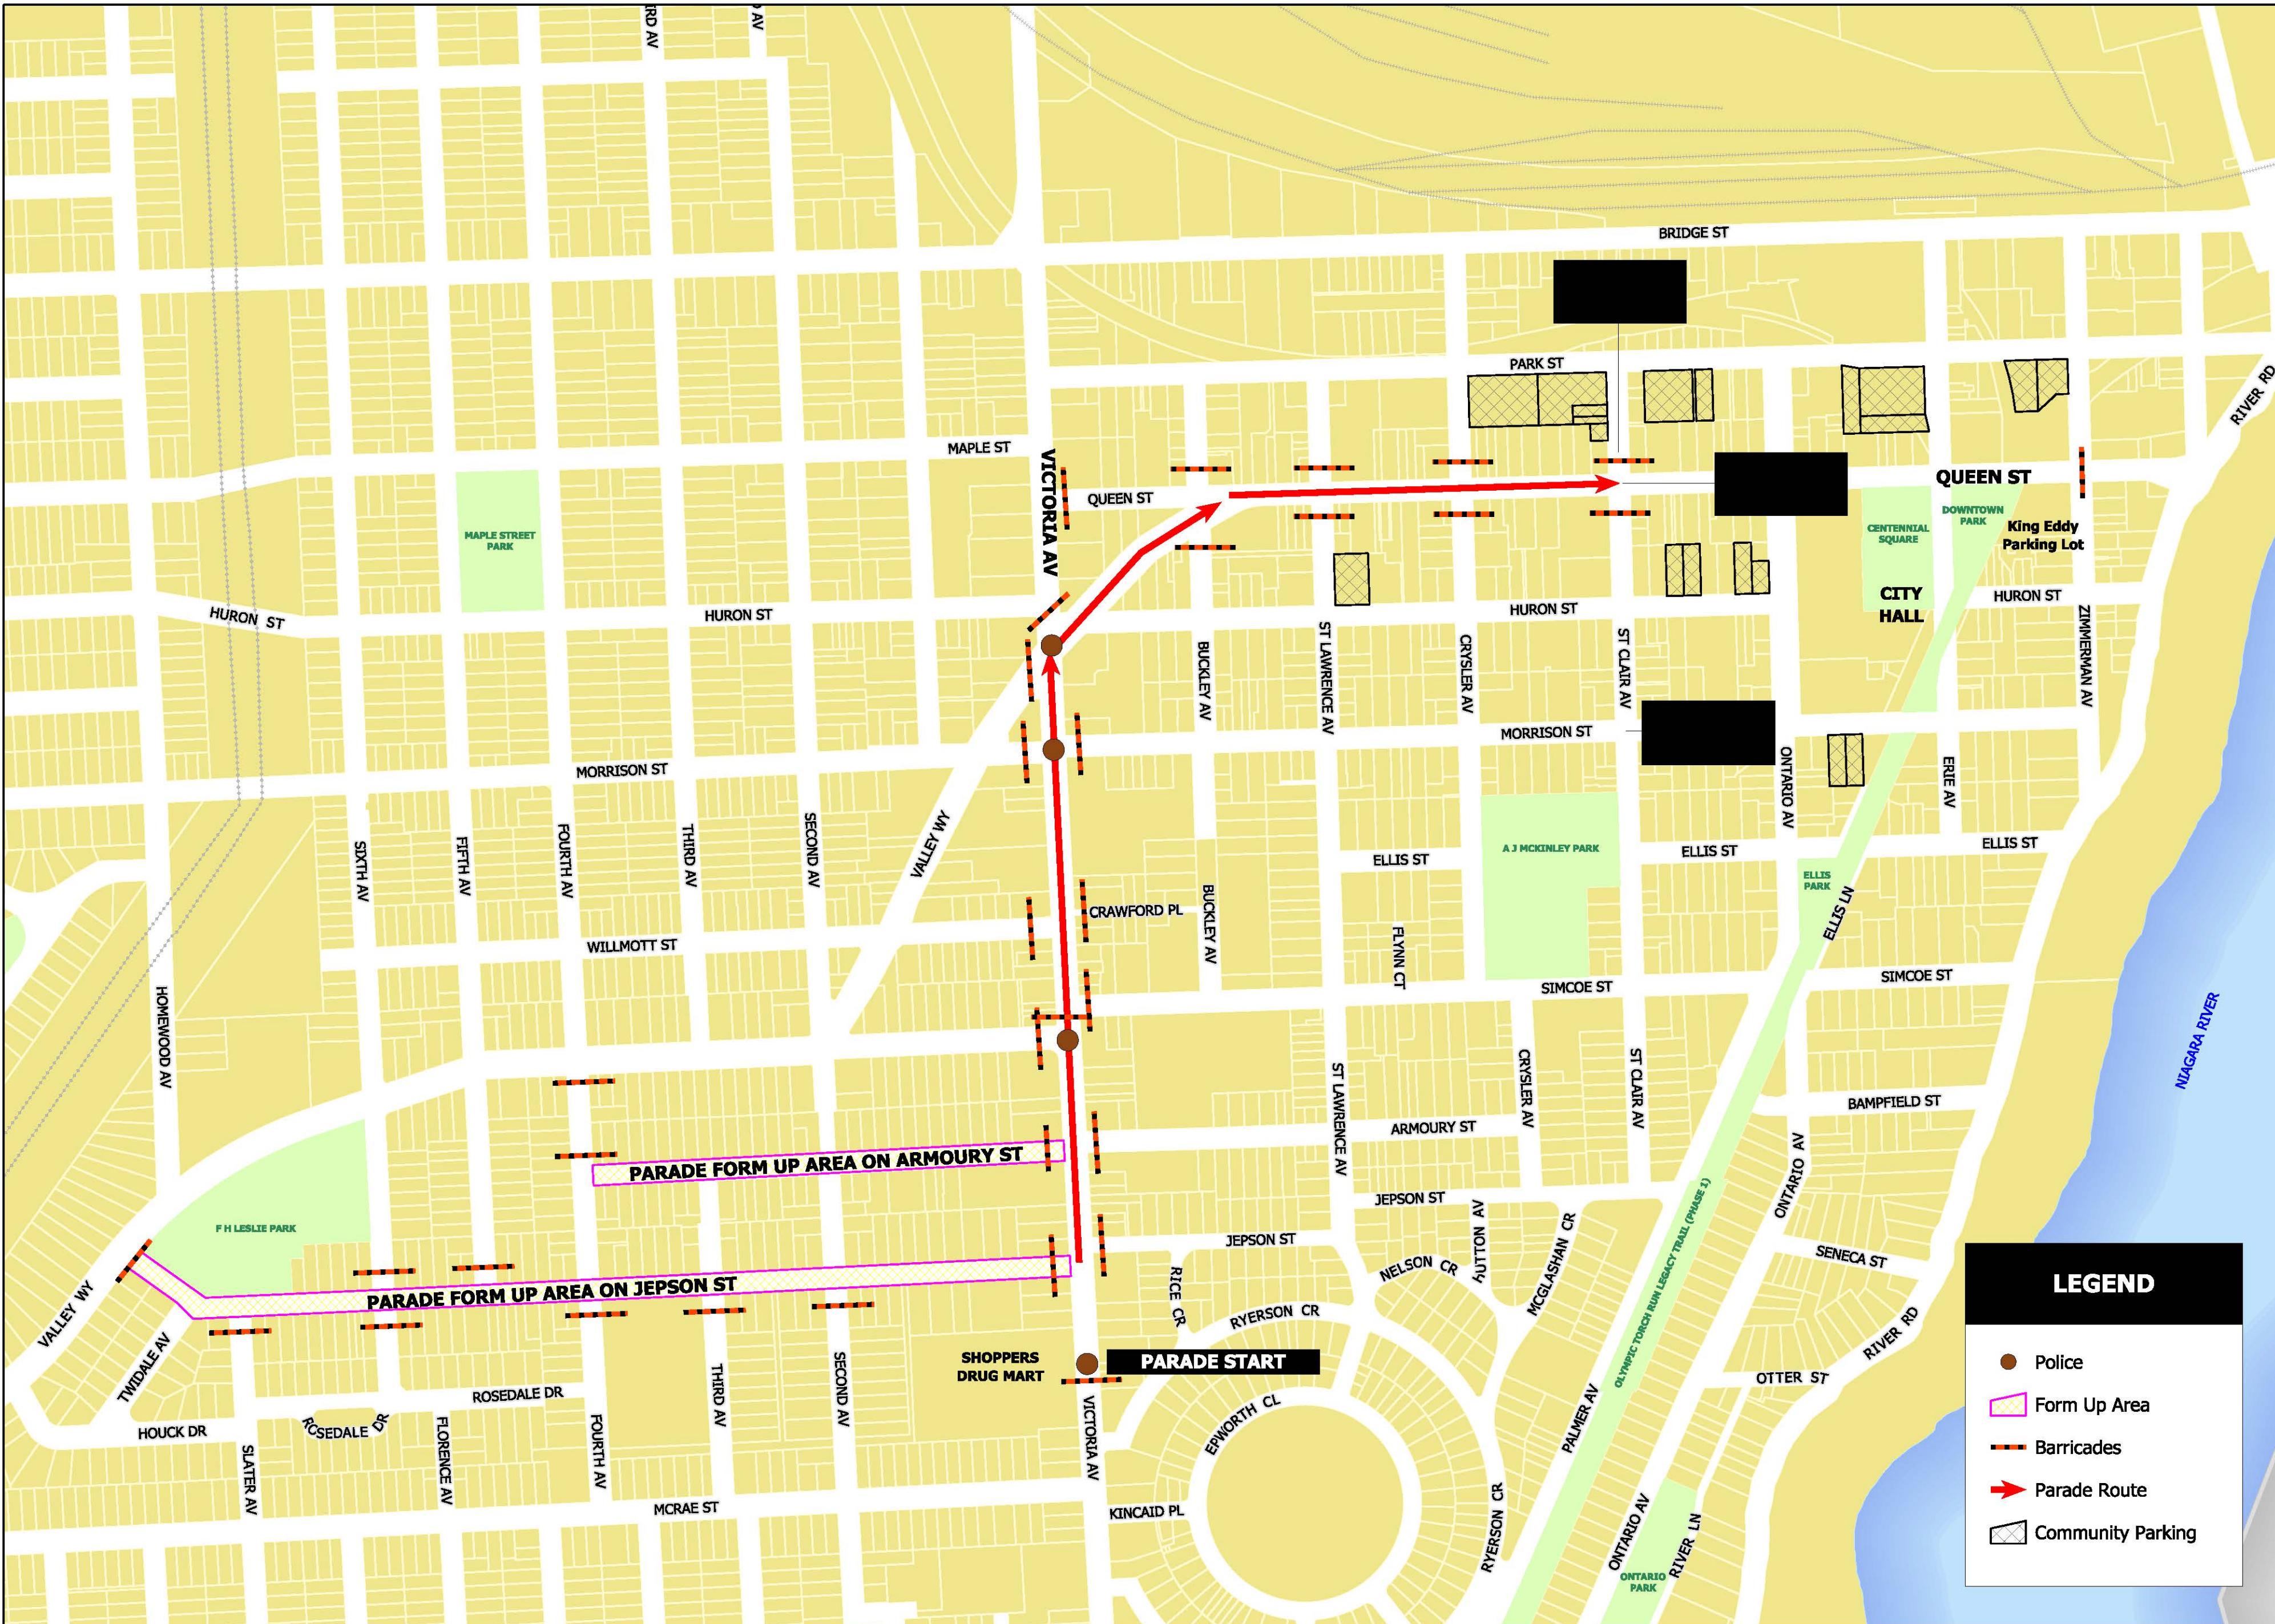

CANADA DAY PARADE AREA PLAN

Parade Route

LEGEND

- Police
- Form Up Area
- Barricades
- Parade Route
- Community Parking