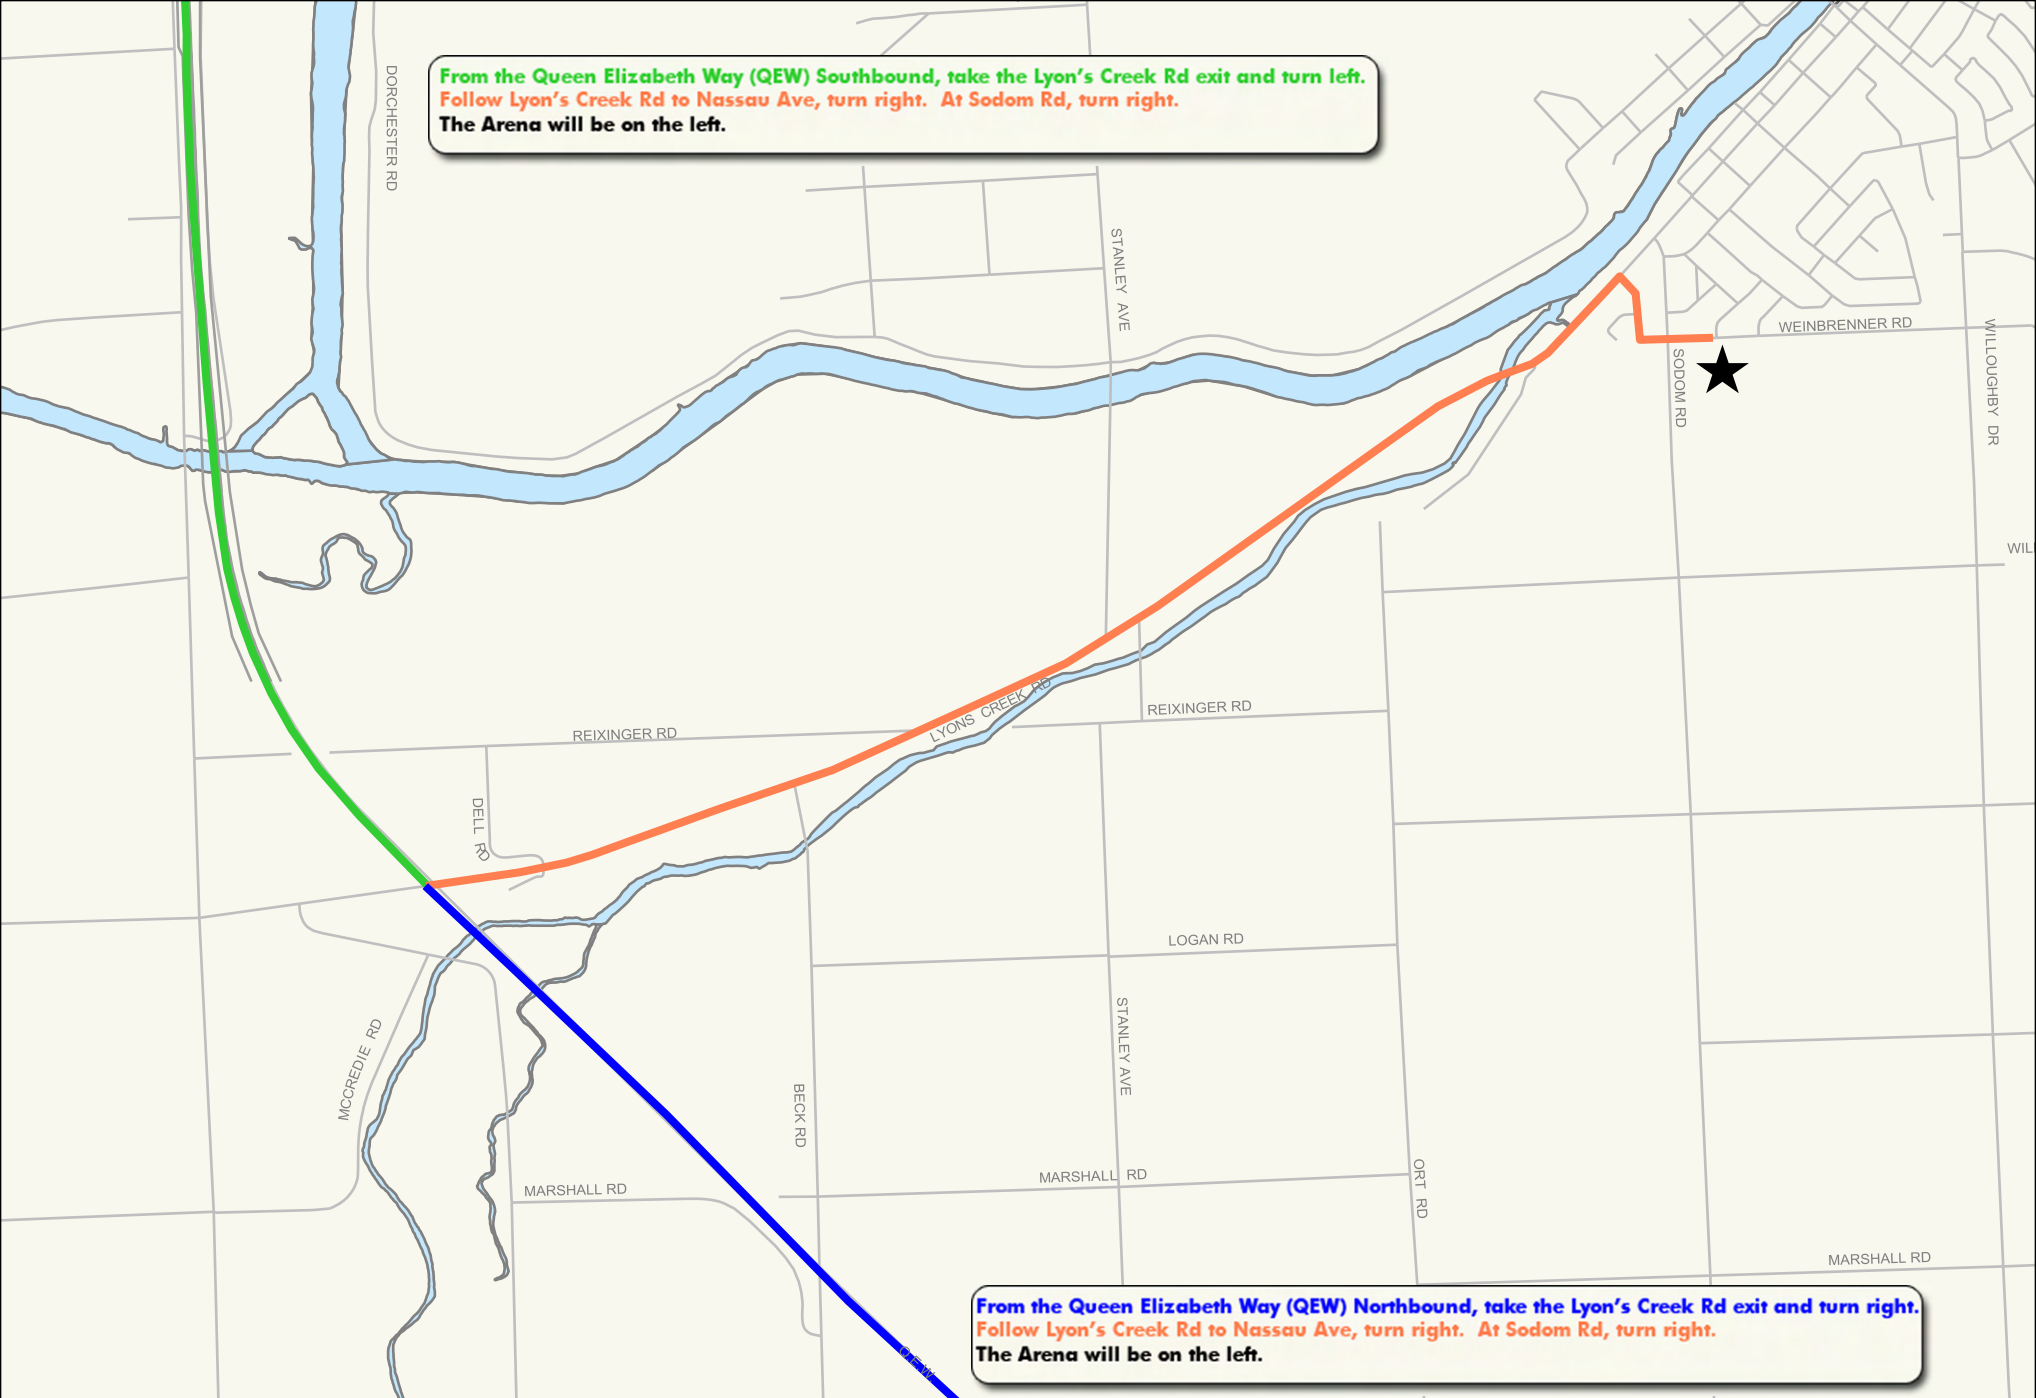

**From the Queen Elizabeth Way (QEW) Southbound, take the Lyon's Creek Rd exit and turn left.
Follow Lyon's Creek Rd to Nassau Ave, turn right. At Sodom Rd, turn right.
The Arena will be on the left.**

**From the Queen Elizabeth Way (QEW) Northbound, take the Lyon's Creek Rd exit and turn right.
Follow Lyon's Creek Rd to Nassau Ave, turn right. At Sodom Rd, turn right.
The Arena will be on the left.**

Willoughby Memorial Arena

Universal Transverse Mercator - Zone 17 (N)
Printed: October 2006

K:\GIS_Requests\2006\Custom\Internal\
Community Services\DirectionalMaps\Directional_Location.map