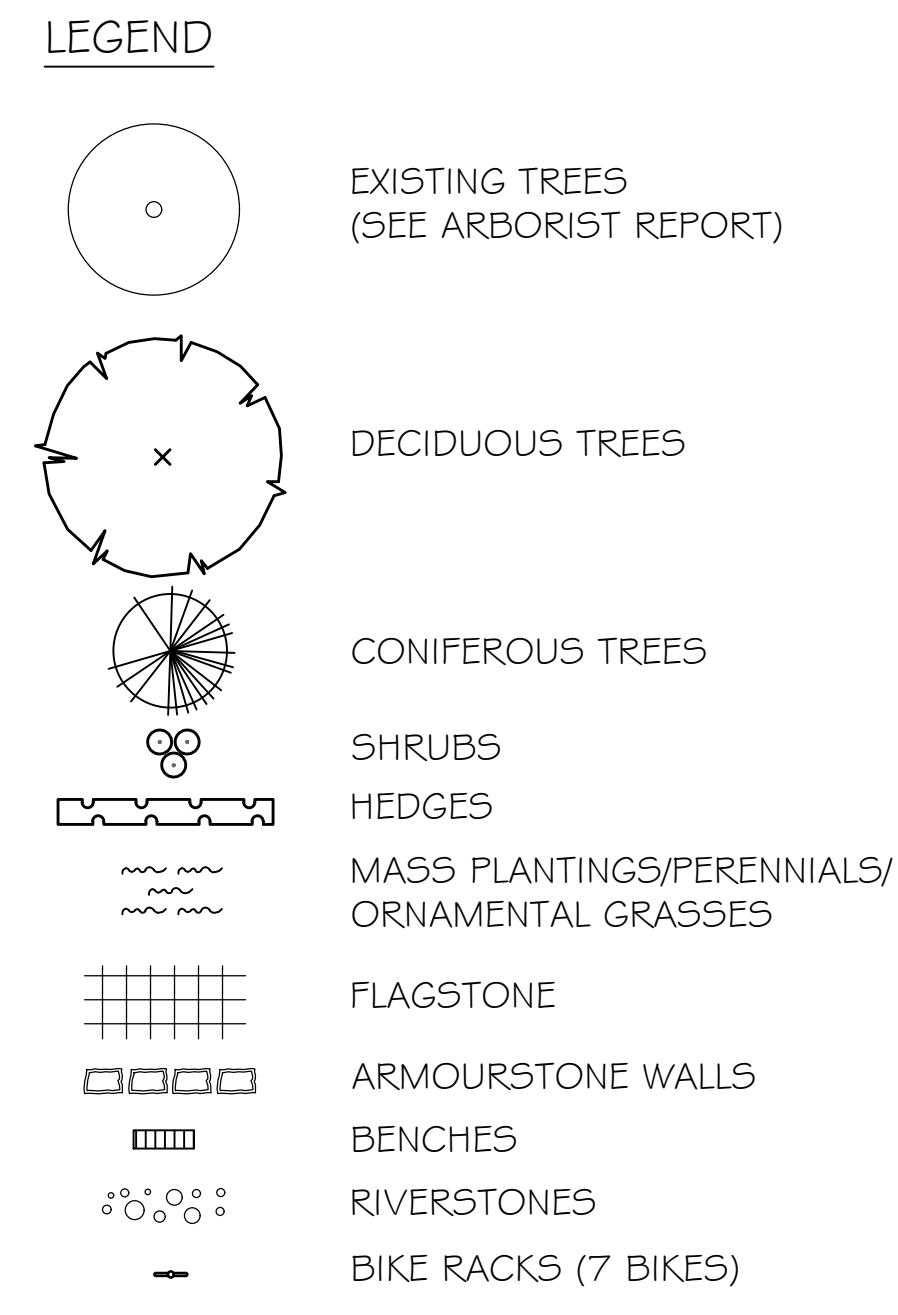

8885 Lundy's Lane - PLANT LIST

W.B.= Wire Basket, B&B = Balled and Burlapped, CT = Container Grown

Code	BOTANICAL NAME	COMMON NAME	SIZE	#	ROOT CONDITIO	REMARKS
Deciduous Trees						
As	<i>Acer saccharum</i>	Sugar Maple	60mm cal.	8	W.B.	Full & equal form
Ar	<i>Acer rubrum</i>	Red Maple	60mm cal.	6	W.B.	Full & equal form
Acc	<i>Amelanchier canadensis</i>	Serviceberry (multi-stem)	200cm ht.	10	W.B.	Multi-stem
Bp	<i>Butula payrifera</i>	Paper Birch (multi-stem)	60mm cal.	3	W.B.	Multi-stem
Gb	<i>Ginkgo biloba 'Magyar'</i>	Maidenhair Tree	60mm cal.	5	W.B.	Full & equal form
Gt	<i>Gleditsia triacanthos 'Shademaster'</i>	Shademaster Honeylocust	60mm cal.	4	W.B.	Full & equal form
Ls	<i>Liquidambar styraciflua 'Slender Silhouette'</i>	Pyramidal Sweetgum	60mm cal.	6	W.B.	Full & equal form
Qrf	<i>Quercus robur 'Fastigiata'</i>	Pyramidal English Oak	60mm cal.	12	W.B.	Full & equal form
Qp	<i>Quercus palustris</i>	Pin Oak	60mm cal.	9	W.B.	Full & equal form
Coniferous Trees						
Pg	<i>Picea glauca</i>	White Spruce	2.0m ht.	11	W.B.	Branched to the Ground
Deciduous Shrubs						
Ck	<i>Cornus koisa chinensis</i>	Chinese Flowering Dogwood	200cm ht.	5	B&B	Multi-stem
Cc	<i>Cercis canadensis 'Heart of Gold'</i>	Eastern Redbud	200cm ht.	2	B&B	Multi-stem
Ea	<i>Euonymus alatus 'compactus'</i>	Dwarf Winged Burningbush	60cm ht.	15	CT	Well Branched
Po	<i>Physocarpus opulifolius 'Monlo'</i>	Diablo Ninebark	60cm ht.	15	CT	Well Branched
Sc	<i>Syringa chinensis 'Saugeana'</i>	Chinese Lilac	200cm ht.	5	CT	Multi-stem
Sj	<i>Spiraea japonica 'Goldflame'</i>	Goldflame Spirea	60cm ht.	27	CT	Well Branched
Coniferous Shrubs						
To	<i>Thuja occidentalis</i>	White Cedar	110cm ht.	77	5 gal pot	Branched to the Ground
Tmh	<i>Taxus x media 'Hicksii'</i>	Hicks Yew	60cm ht.	92	3 gal pot	Branched to the Ground
Ornamental Grasses						
Caf	<i>Calamagrostis acutiflora 'Karl Foerster'</i>	Feather Reed Grass	1 gal pot	14	CT	Well Branched
Hm	<i>Hakonechloa macra 'All Gold'</i>	Golden Japanese Forest grass	1 gal pot	102	CT	Well Branched
Broadleaf Evergreen Shrubs						
Bw	<i>Buxus mic. Var. insularis 'Winter Gem'</i>	Winter Gem Korean Boxwood	2 gal pot	46	CT	Well Branched
Vm	<i>Vinca minor</i>	Periwinkle	10cm pot	45	CT	Well Branched
Perennials						
Hs	<i>Hemerocallis 'Stella D'Oro'</i>	Daylily 'Stella D'Oro' (yellow)	1 gal pot	121	CT	Well Branched
Hd	<i>Hosta 'Blue Moon'</i>	Plantain Lily 'Blue Moon'	1 gal pot	20	CT	Well Branched
Rf	<i>Rudbeckia fulgida goldsturm</i>	Rudbeckia	1 gal pot	109	CT	Well Branched