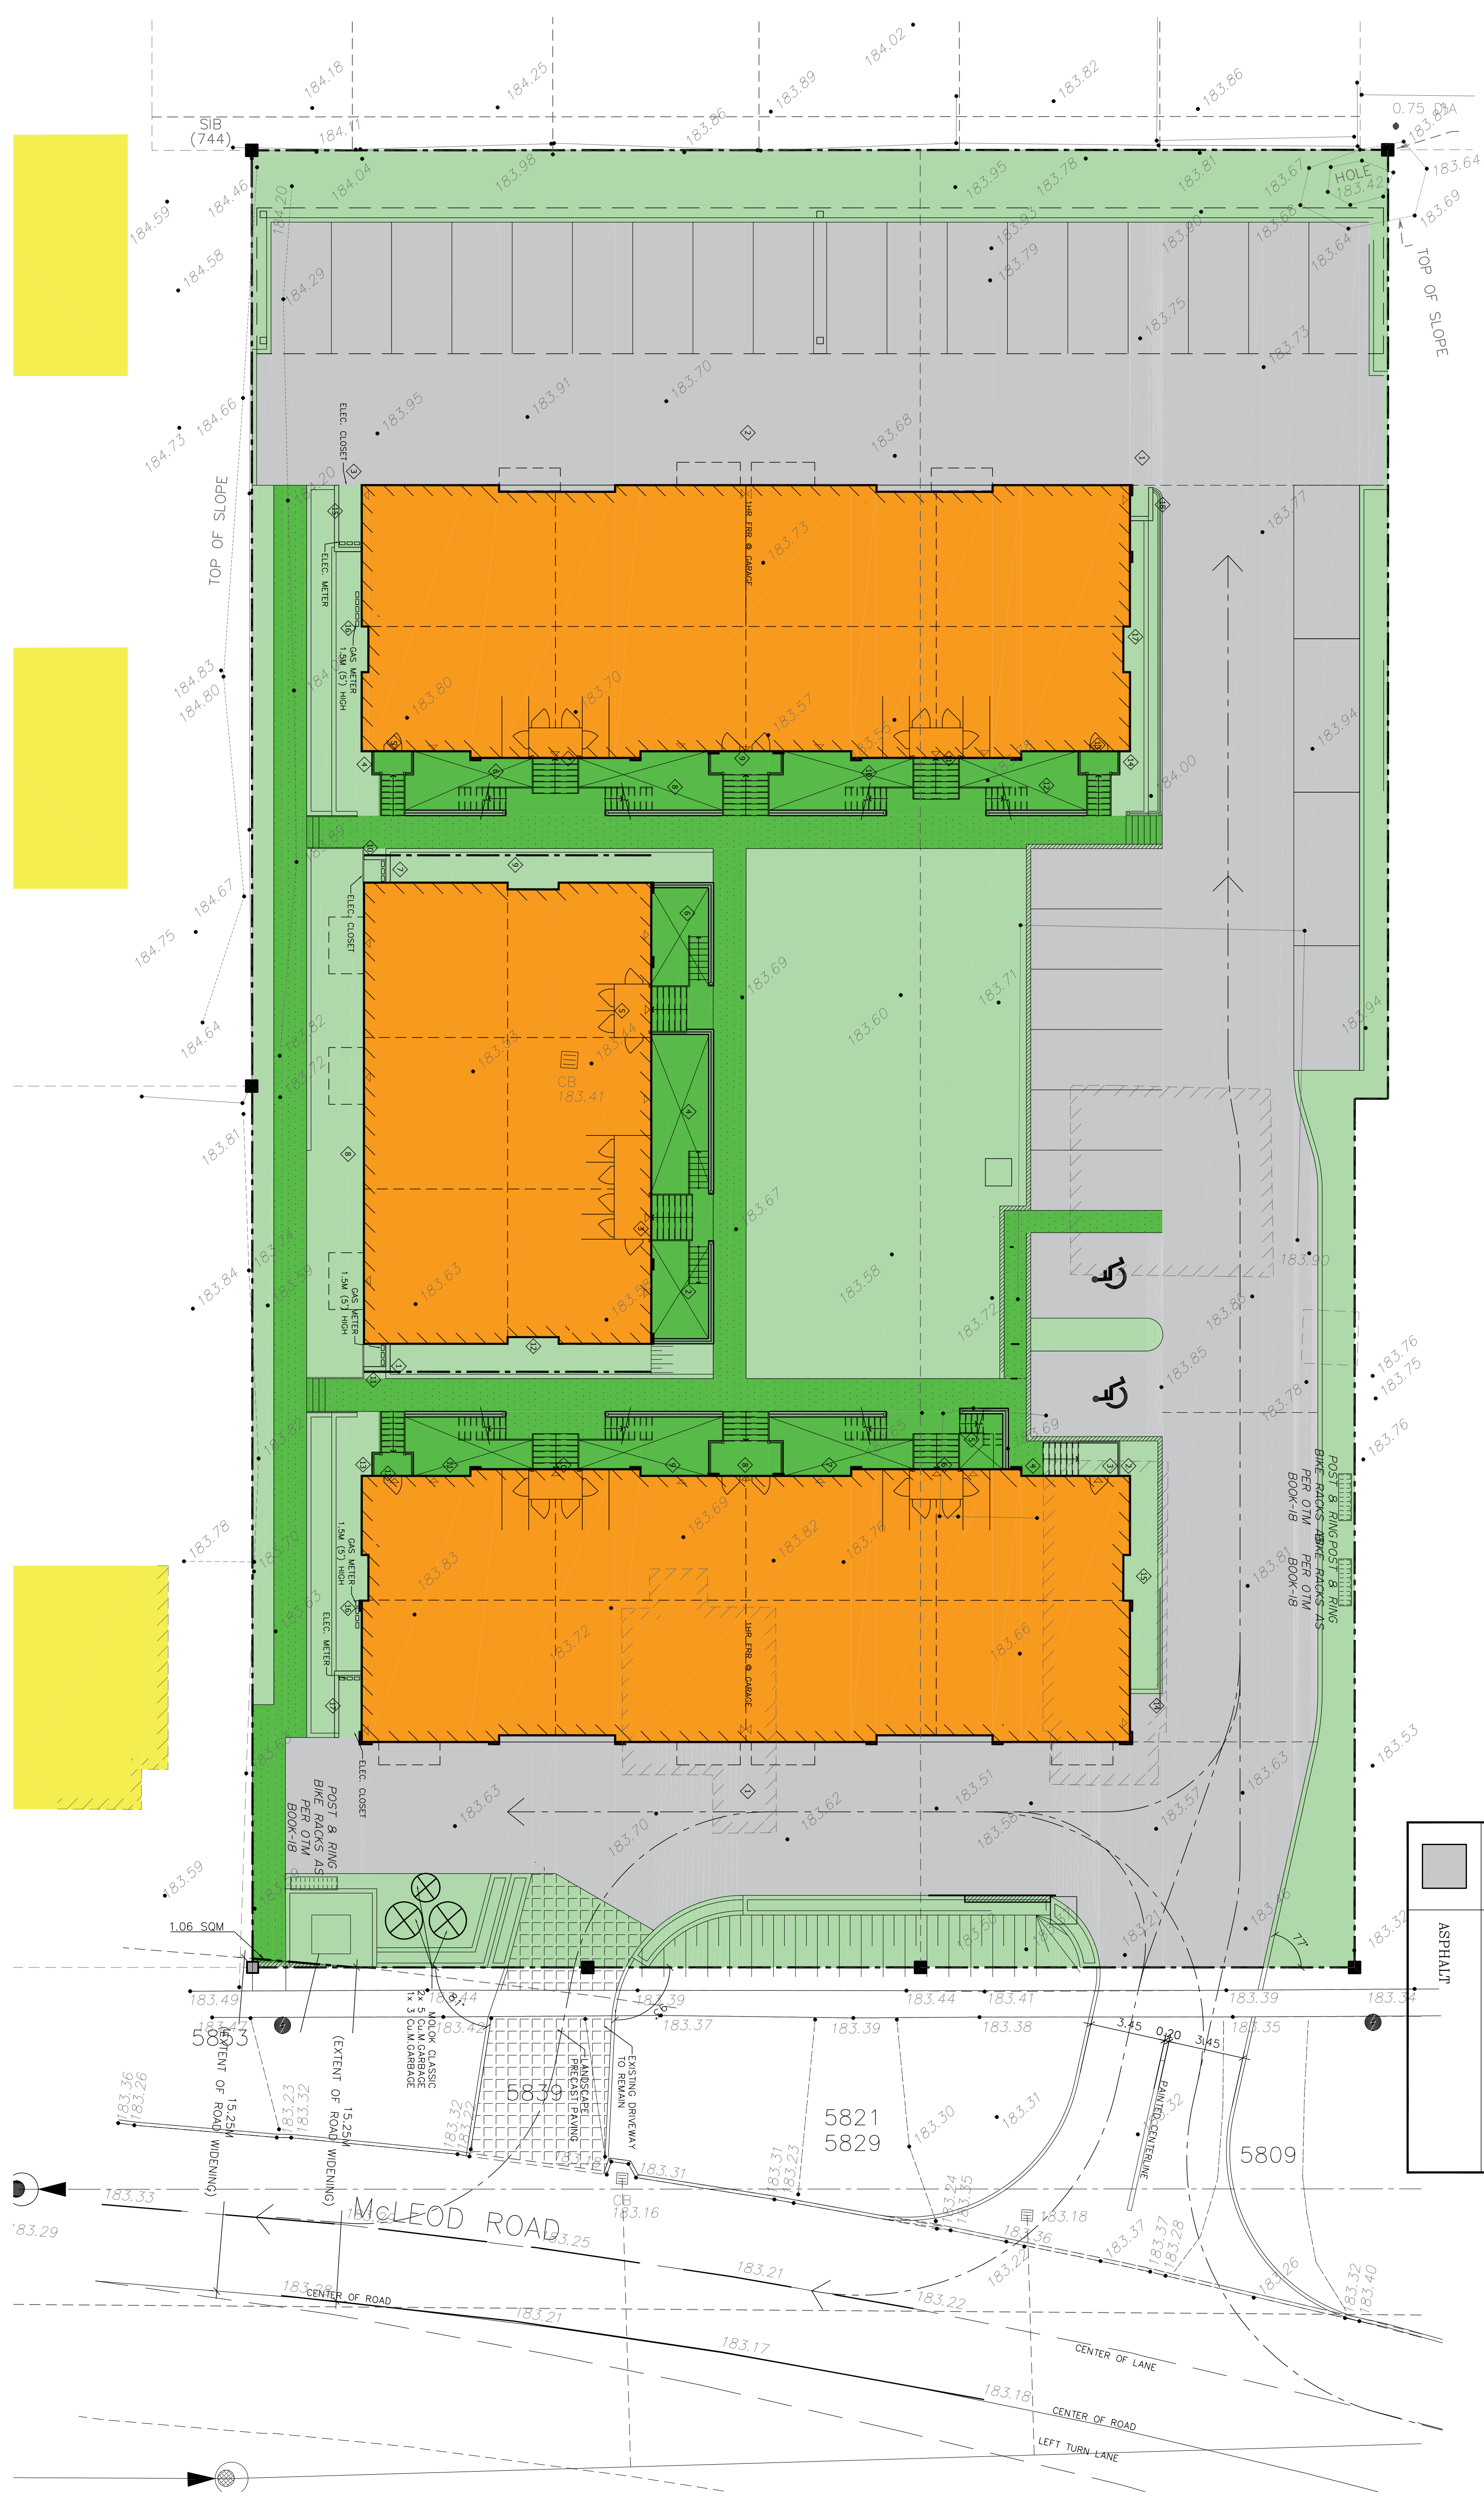

MCLEOD STACKED TOWNS — NIAGARA, ON

LEGEND	
	ATTACHED RESIDENTIAL
	DETACHED RESIDENTIAL
	HARD LANDSCAPE
	SOFT LANDSCAPE
	ASPHALT

MCLEOD MANOR
STACKED TOWNHOMES

COLOUR SITE PLAN

Scale: 1:150
 Drawn by: RFE
 Checked by: DJ
 Date: JUNE 02'23