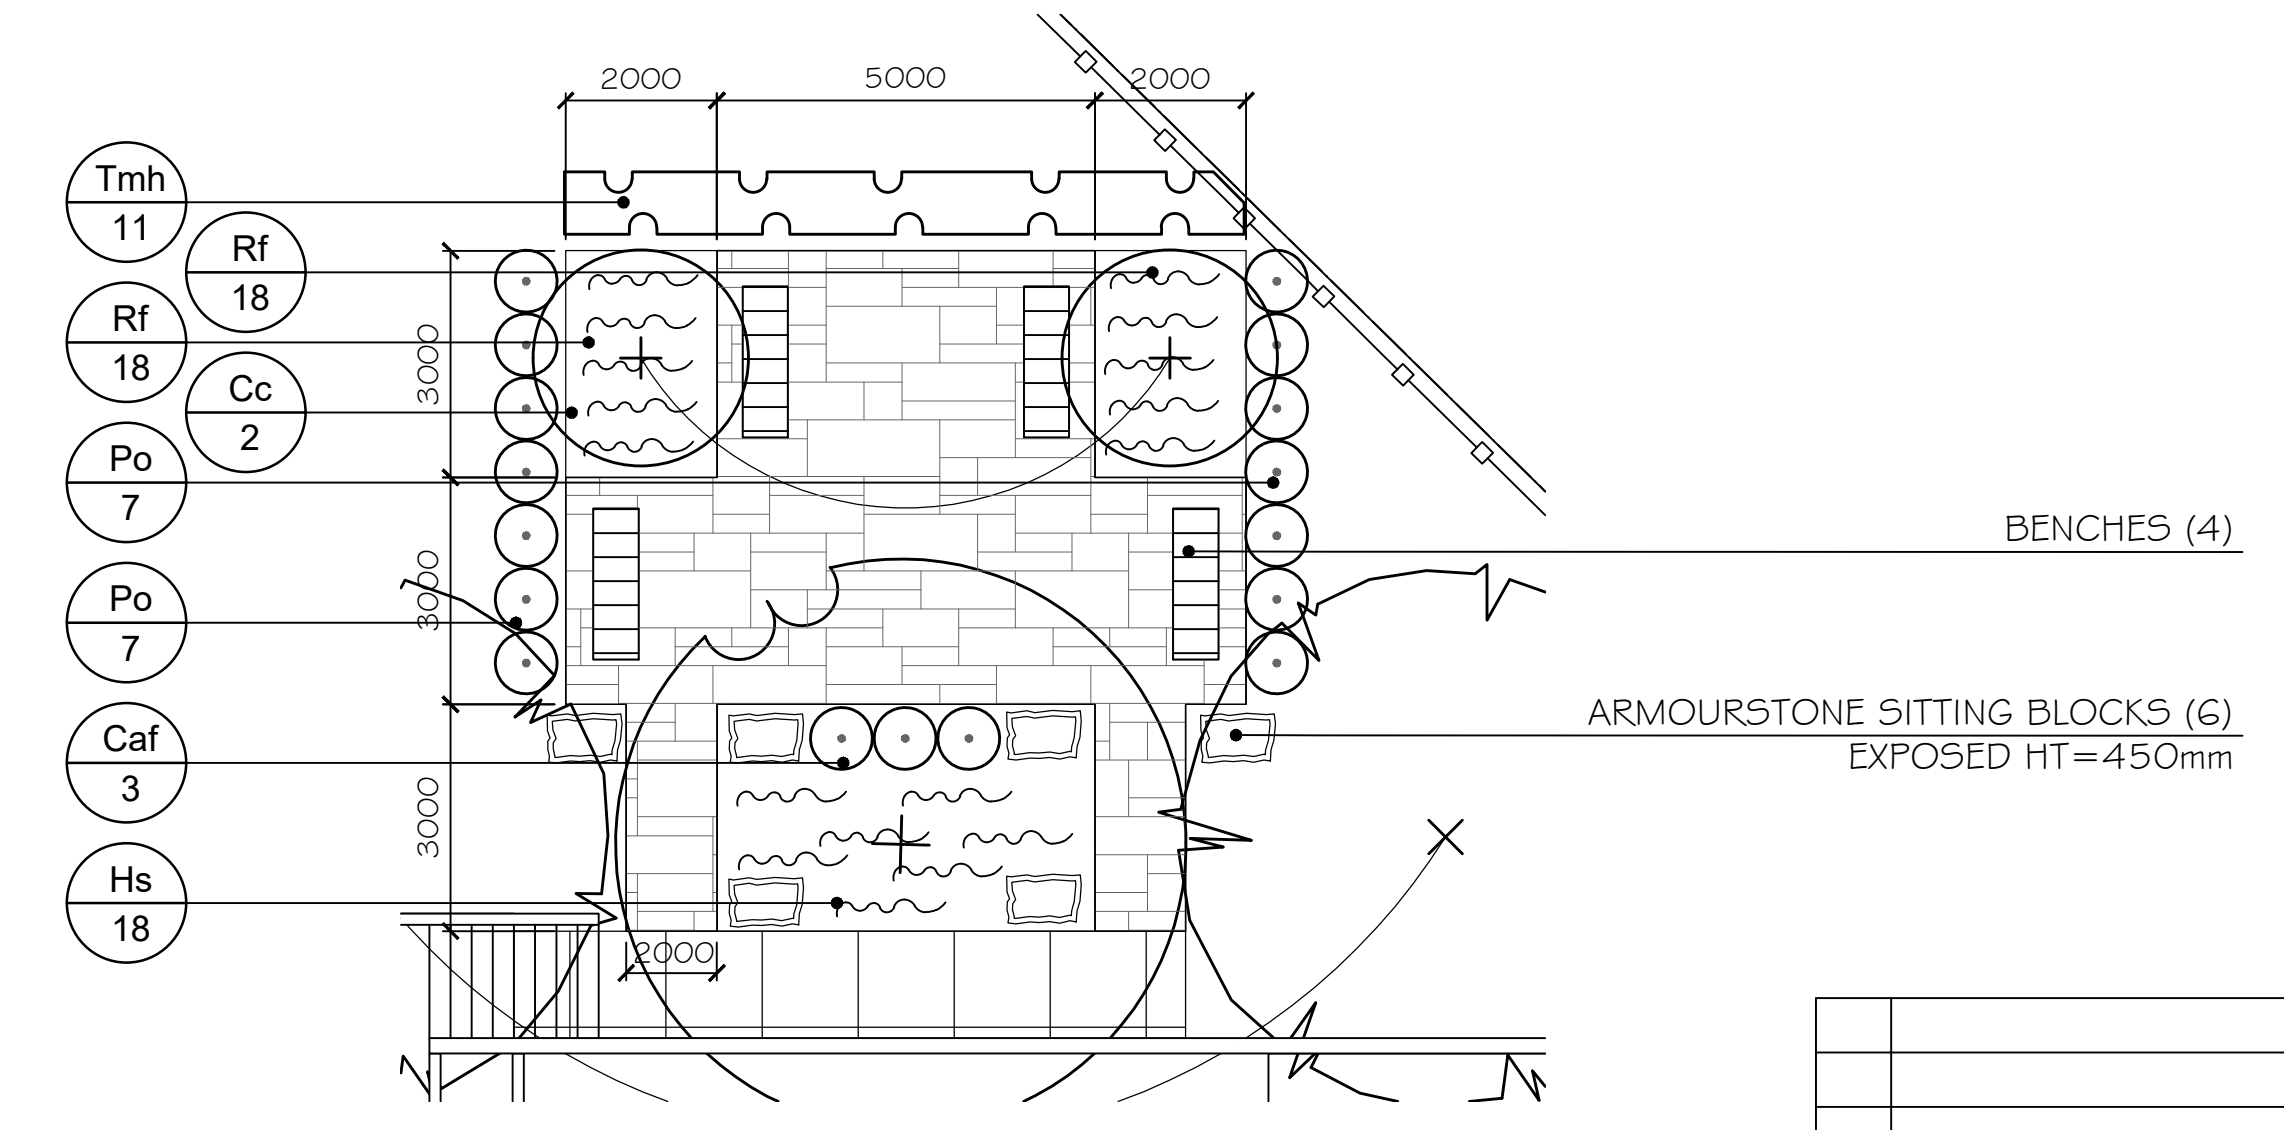

LUNDY'S LANE

6179 Lundy's Lane - PLANT LIST						
W.B. = Wire Basket, B&B = Balled and Burlapped, CT = Container Grown						
Code	BOTANICAL NAME	COMMON NAME	SIZE	#	ROOT CONDITIO	REMARKS
Deciduous Trees						
As	Acer saccharum	Sugar Maple	60mm cal.	2	W.B.	Full & equal form
Ar	Acer rubrum	Red Maple	60mm cal.	2	W.B.	Full & equal form
Acc	Amelanchier canadensis	Serviceberry (multi-stem)	200cm ht.	1	W.B.	Multi-stem
Ls	Liquidambar styraciflua 'Slender Silhouette'	Pyramidal Sweetgum	60mm cal.	14	W.B.	Full & equal form
Qp	Quercus palustris	Pin Oak	60mm cal.	2	W.B.	Full & equal form
Coniferous Trees						
Pg	Picea glauca	White Spruce	2.0m ht.	6	W.B.	Branched to the Ground
Deciduous Shrubs						
Cc	Cercis canadensis 'Heart of Gold'	Eastern Redbud	200cm ht.	2	B&B	Multi-stem
Po	Physocarpus opulifolius 'Monlo'	Diablo Ninebark	60cm ht.	14	CT	Well Branched
Coniferous Shrubs						
Jh	Juniperus horizontalis 'Wiltonii'	Blue Rug Juniper	40cm sp.	15	CT	Well Branched
To	Thuja occidentalis	White Cedar	110cm ht.	29	5 gal pot	Branched to the Ground
Tmh	Taxus x media 'Hicksii'	Hicks Yew	60cm ht.	23	3 gal pot	Branched to the Ground
Ornamental Grasses						
Caf	Calamagrostis acutiflora 'Karl Foerster'	Feather Reed Grass	1 gal pot	3	CT	Well Branched
Hm	Hakonechloa macra 'All Gold'	Golden Japanese Forest grass	1 gal pot	12	CT	Well Branched
Perennials						
Hs	Hemerocallis 'Stella D'Oro'	Daylily 'Stella D'Oro' (yellow)	1 gal pot	48	CT	Well Branched
Hd	Hosta 'Blue Moon'	Plantain Lily 'Blue Moon'	1 gal pot	12	CT	Well Branched
Rf	Rudbeckia fulgida goldsturm	Rudbeckia	1 gal pot	36	CT	Well Branched