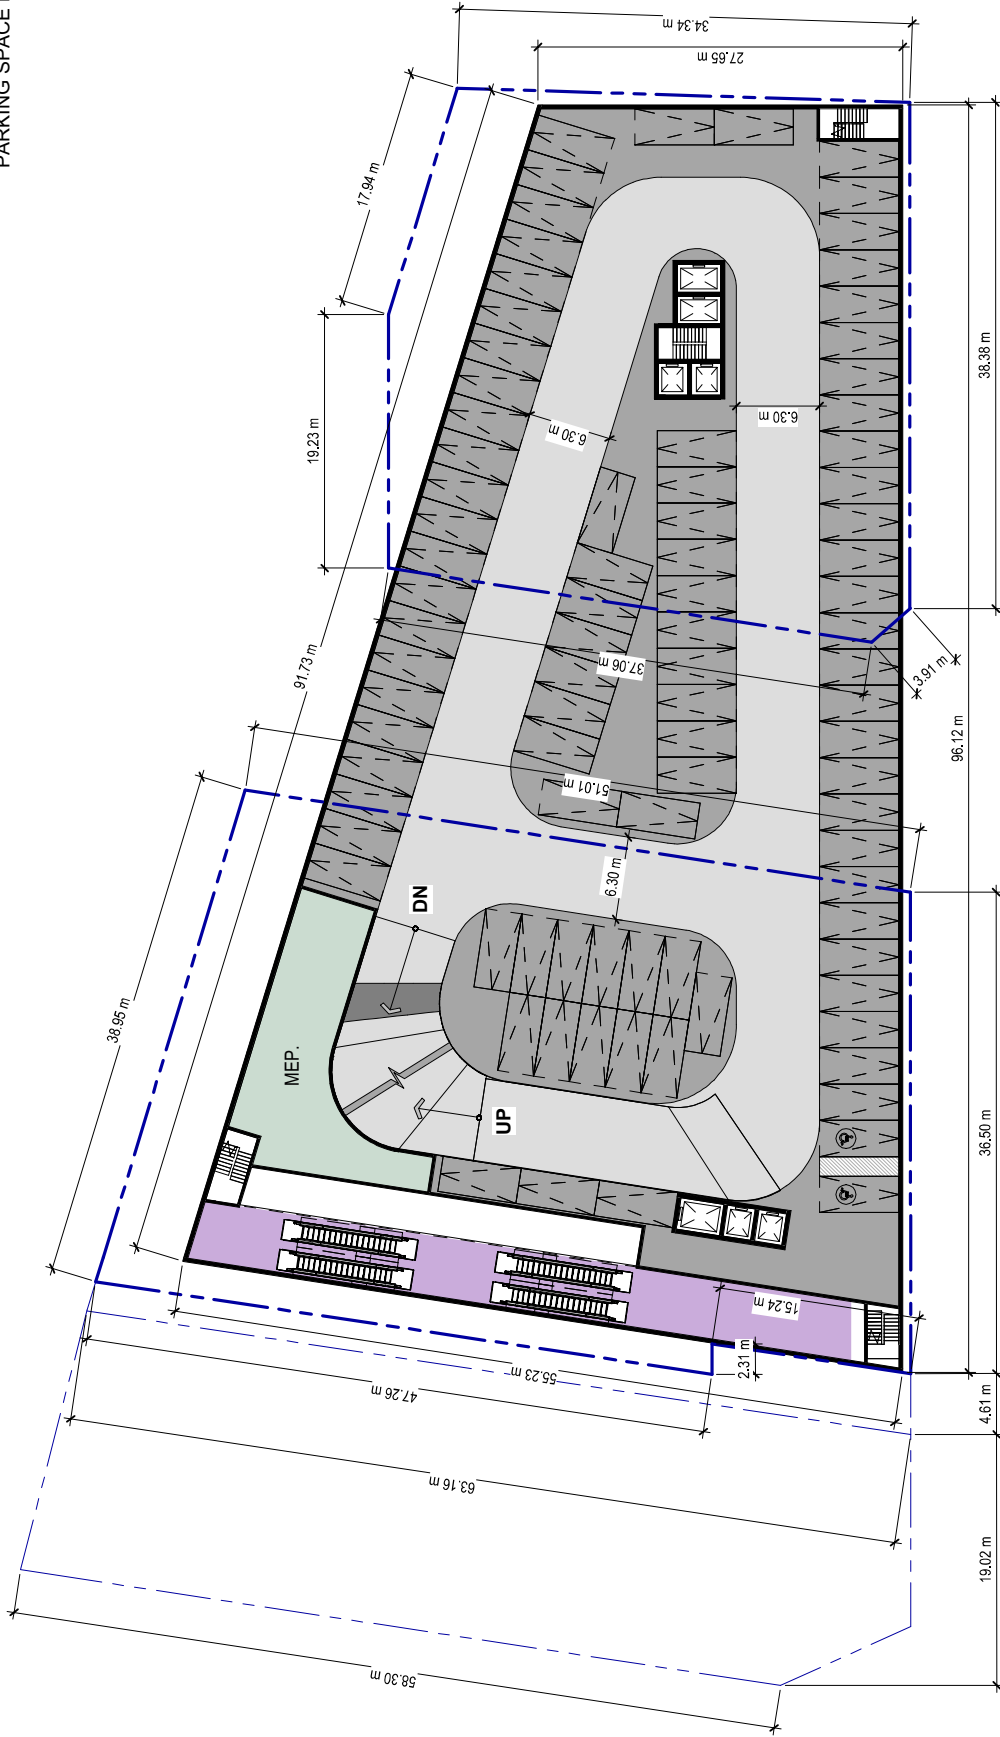

PROJECT T2019025
 DATE 09/02/22

ICE SCULPTURE CENTRE
 BENDER STREET, NIAGARA FALLS

Department Legend
 Ice Gallery
 Service
 Parking

GROUND FLOOR PLAN
 SCALE 1:350
 A-102

- Parking
- Ice Gallery
- Service

PARKING SPACE
NUMBER: 19