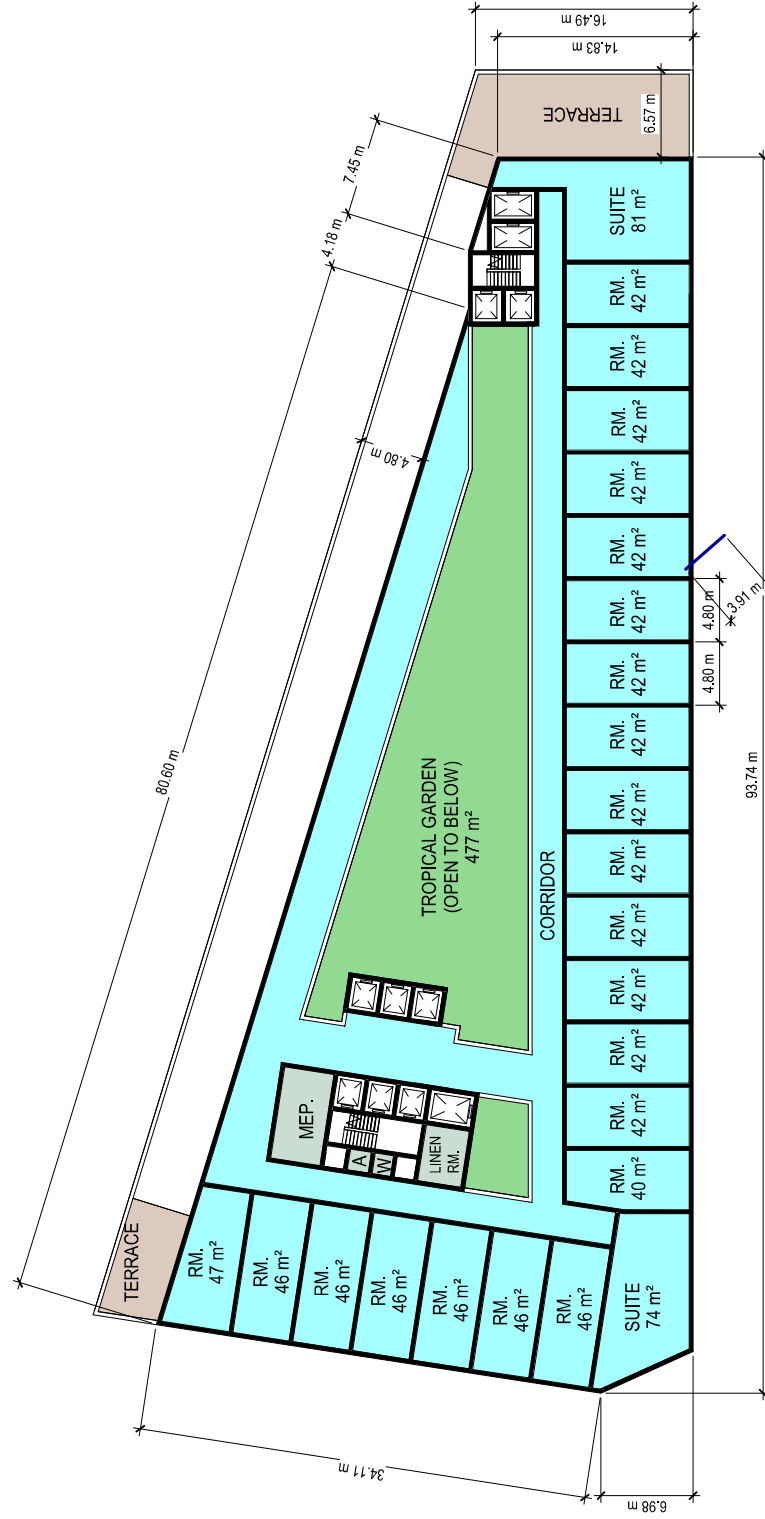

PROJECT T2019025
DATE 09/02/22

88 SCARBOROUGH ROAD,
TORONTO, ONT. M1S 5B8
T: 416-800-3284
F: 416-800-3485

TAEs Architects Inc.

- Buffet
- Hotel
- Tropical Garden
- Outdoor Terrace
- Service