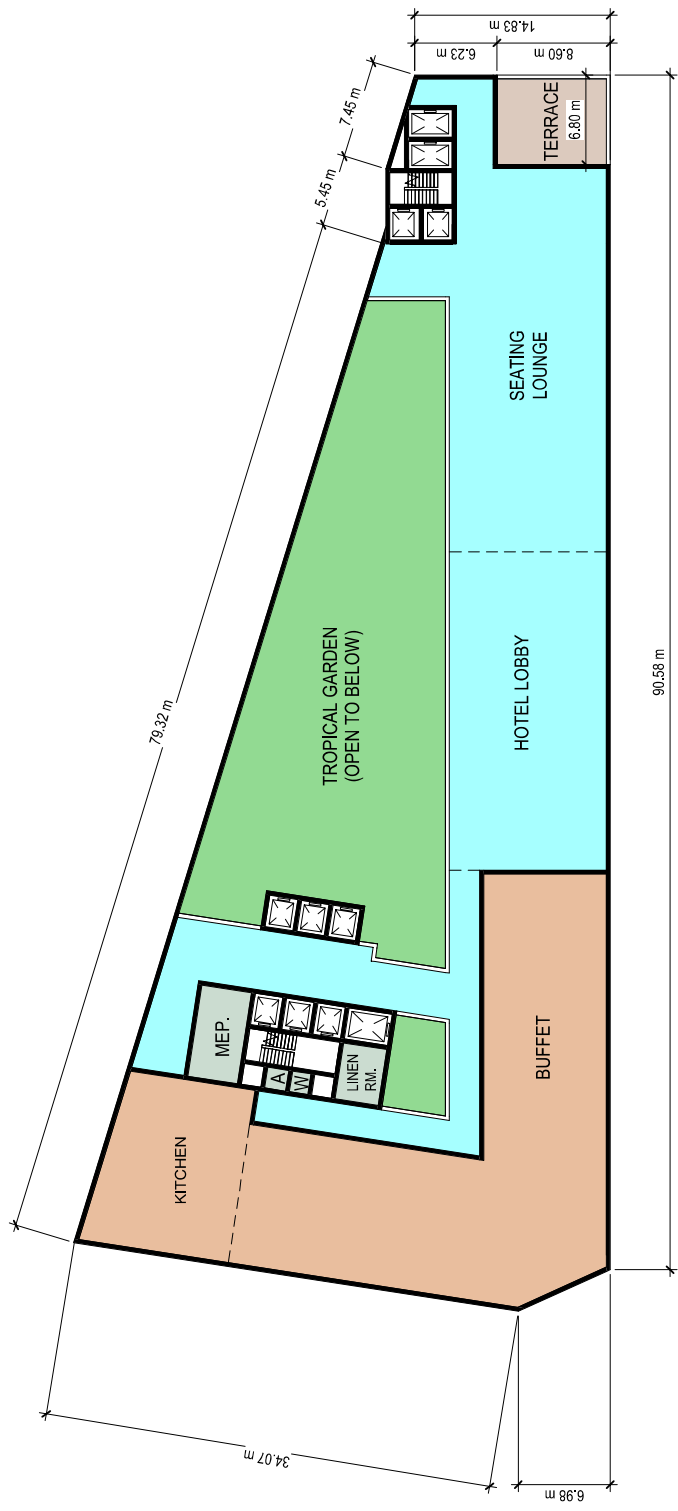

PROJECT T2019025
 DATE 09/02/22

ICE SCULPTURE CENTRE
 BENDER STREET, NIAGARA FALLS

Department Legend
 Ice Gallery
 Service
 Parking

GROUND FLOOR PLAN
 SCALE 1:350
 A-102

- Parking
- Ice Gallery
- Service

PARKING SPACE
NUMBER: 19

PROJECT T2019025
DATE 09/02/22

88 SCARBOROUGH ROAD,
TORONTO, ONT. M1S 5B8
T: 416-800-3284
F: 416-800-3485

TAEs Architects Inc.

- Buffet
- Hotel
- Tropical Garden
- Outdoor Terrace
- Service