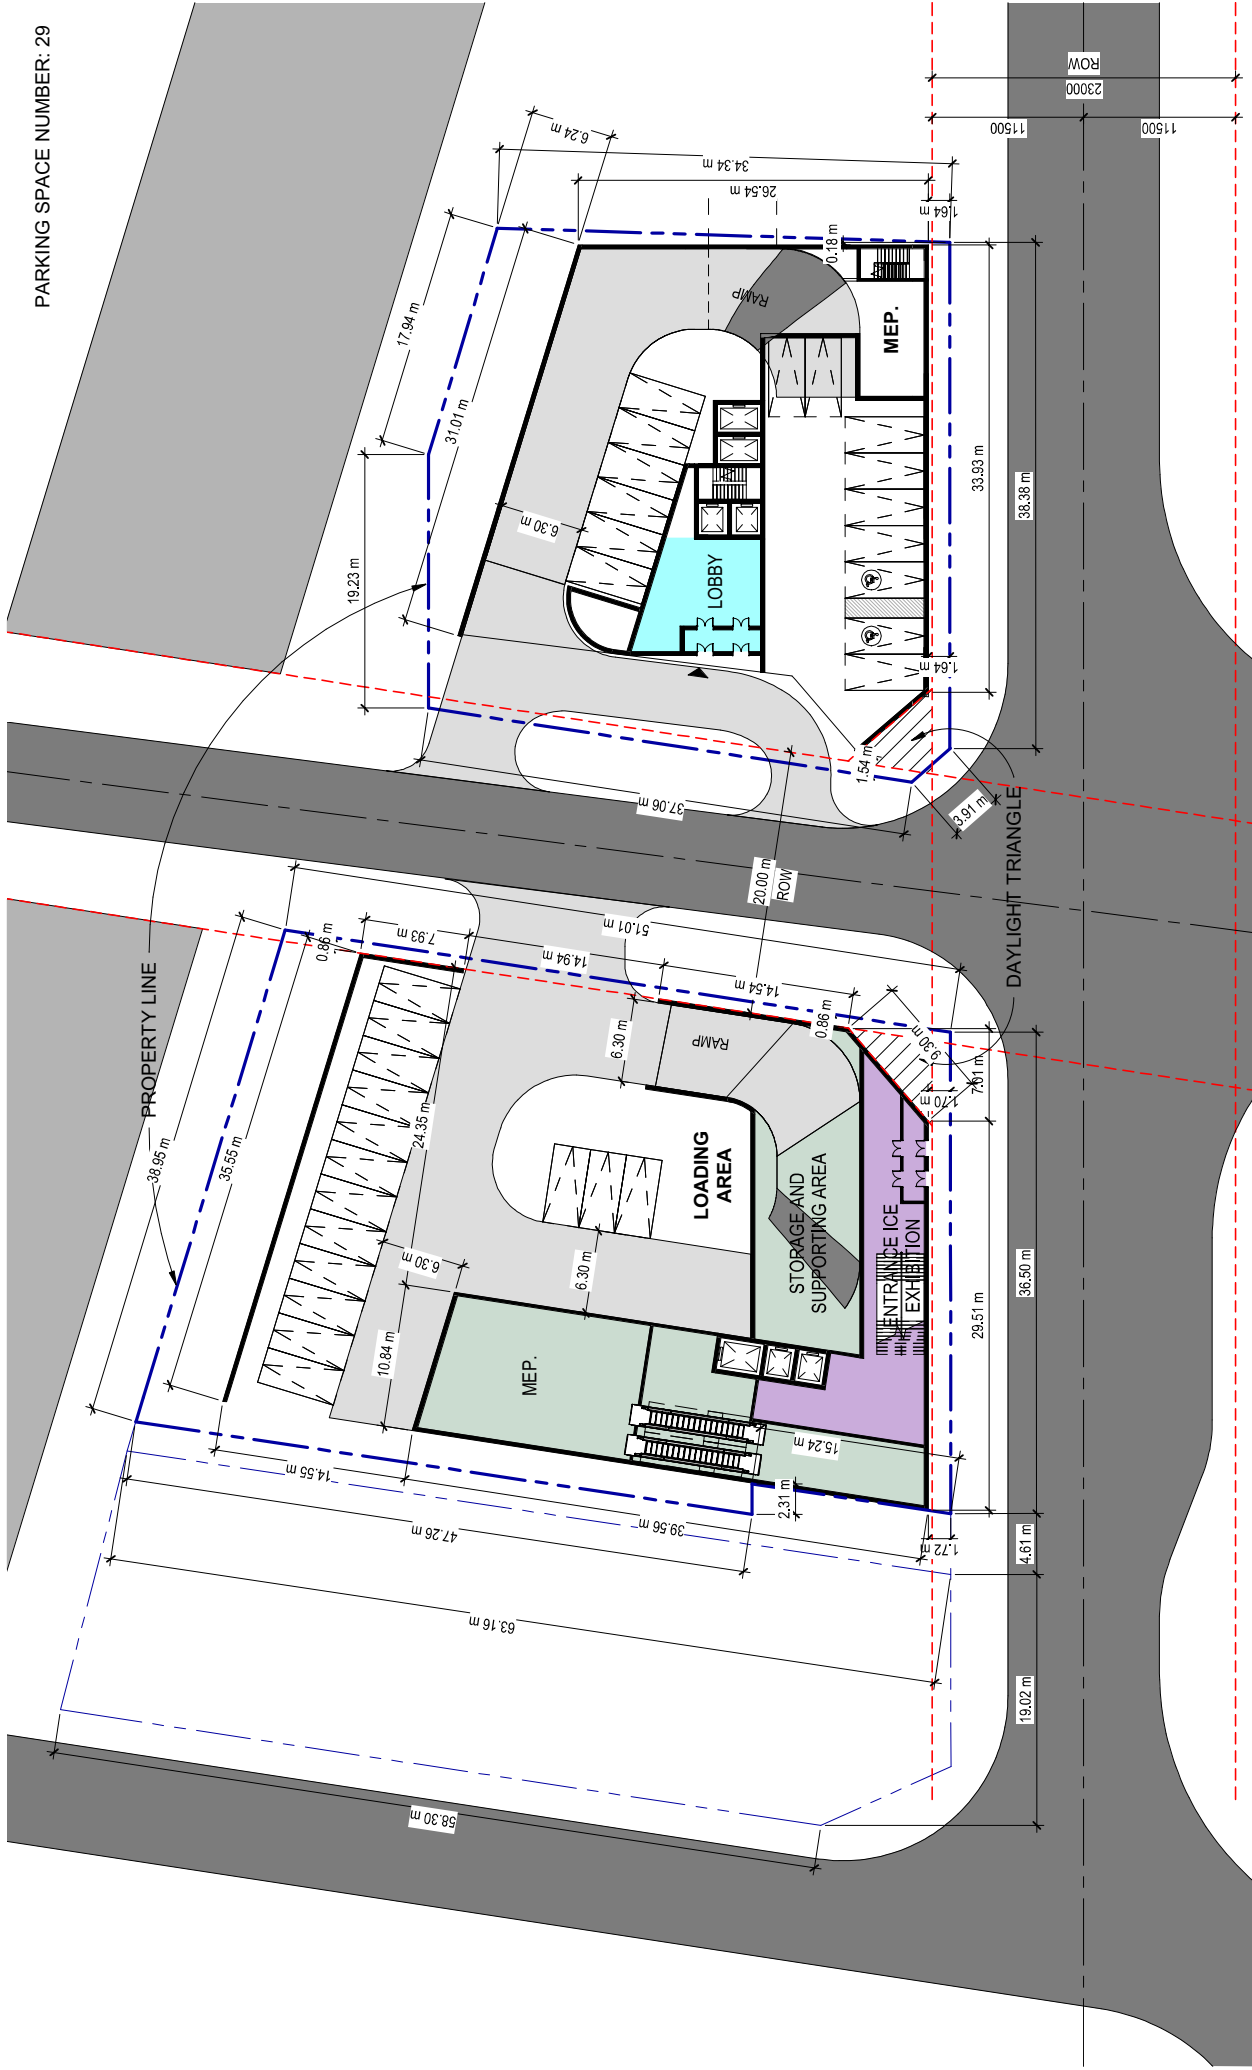

PARKING SPACE NUMBER: 29

TAES Architects Inc.
88 SCARSDALE ROAD,
TORONTO, ONT. M1S 4Z8
T. 416 800 3284
F. 416 800 3485

PROJECT T2019025
DATE 09/02/22

ICE SCULPTURE CENTRE
BENDER STREET, NIAGARA FALLS

UNDERGROUND LEVEL 1

Department Legend

- Hotel
- Ice Gallery
- Service

SCALE 1:350
A-101