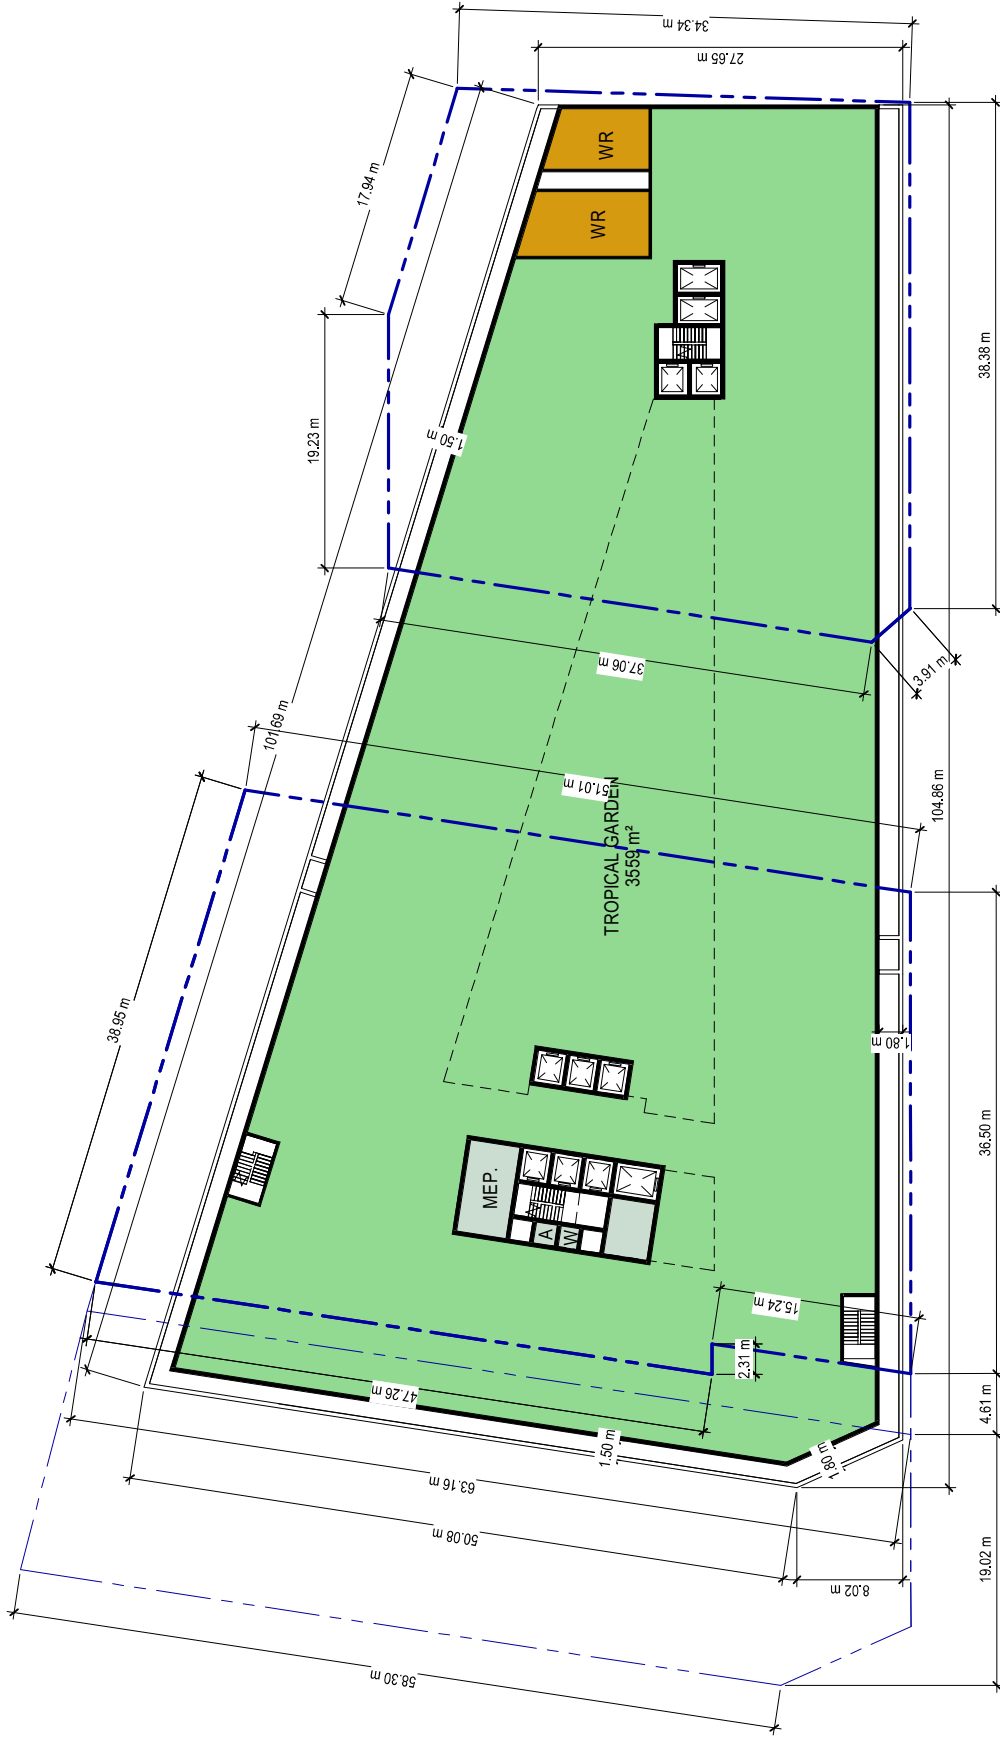

TAES Architects Inc.

A-103

SCALE 1:350

Department Legend

- Hotel
- Tropical Garden
- Service

7TH & 11TH FLOOR PLAN

ICE SCULPTURE CENTRE
BENDER STREET, NIAGARA FALLS

PROJECT T2019025
DATE 09/02/22