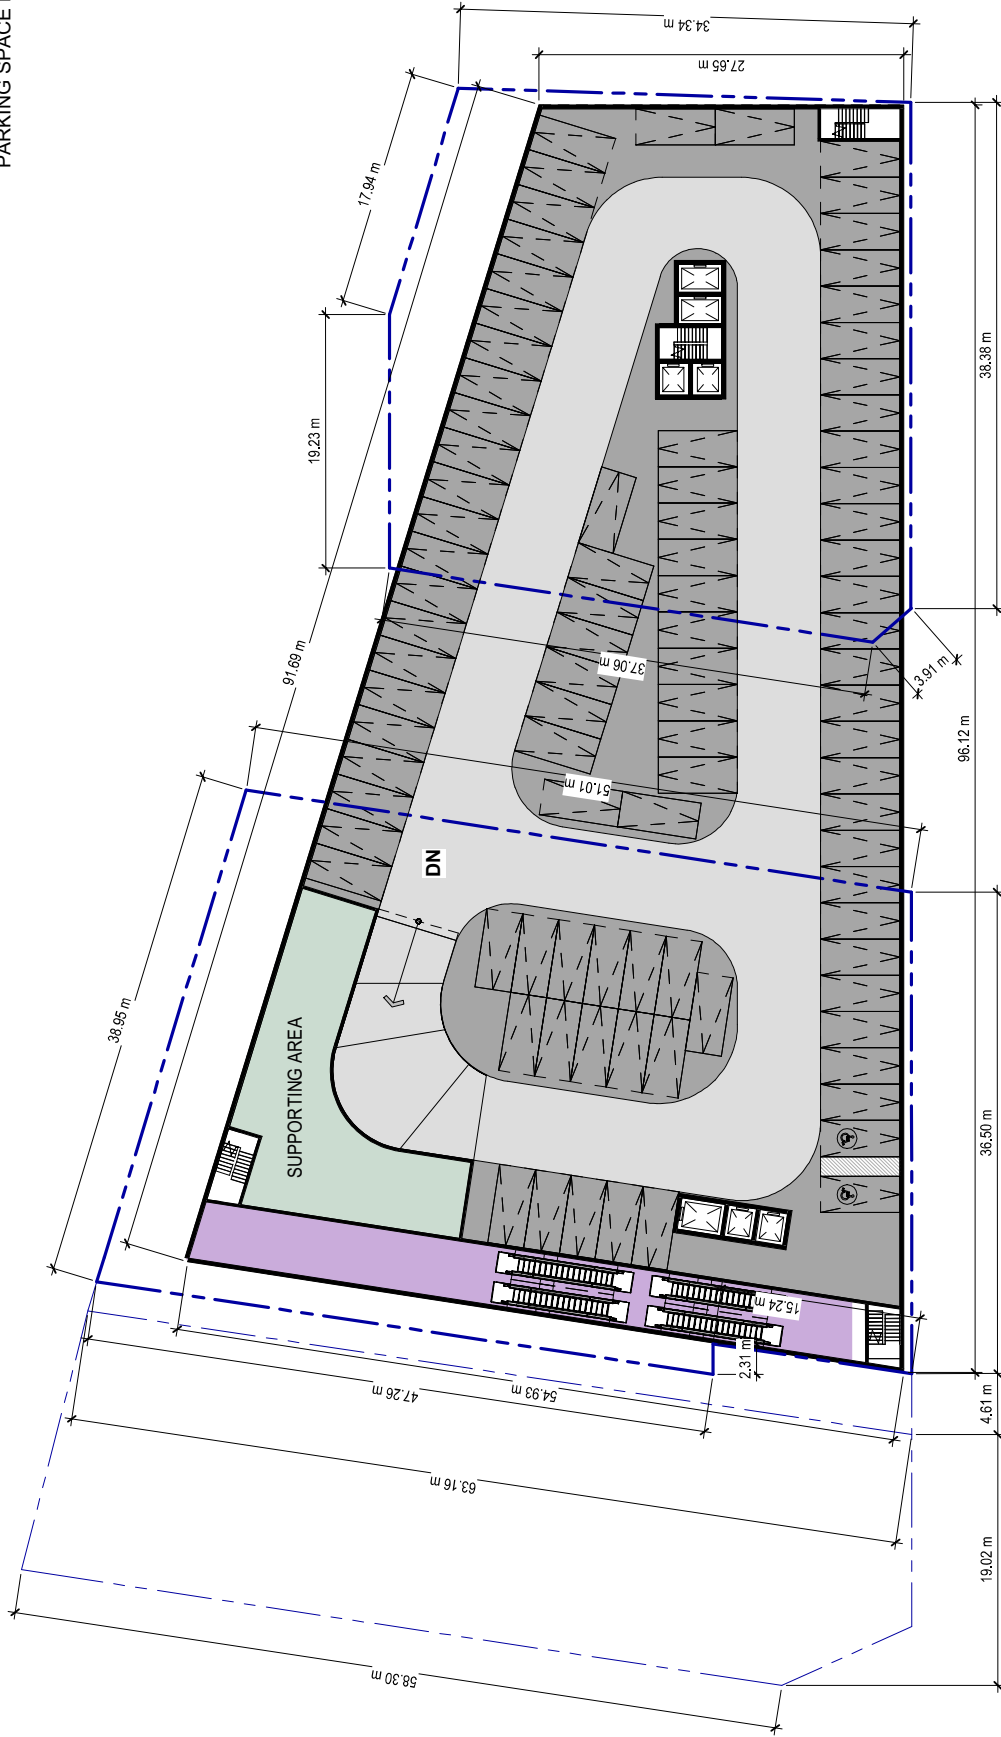

PROJECT T2019025
 DATE 09/02/22

ICE SCULPTURE CENTRE
 BENDER STREET, NIAGARA FALLS

Department Legend
 Ice Gallery
 Service
 Parking

GROUND FLOOR PLAN
 SCALE 1:350
 A-102

- Parking
- Ice Gallery
- Service

PARKING SPACE
NUMBER: 19

Department Legend

- Ice Gallery
- Parking
- Service

2ND FLOOR PLAN

ICE SCULPTURE CENTRE
BENDER STREET, NIAGARA FALLS

PROJECT T2019025
DATE 09/02/22

98 SCARBOROUGH ROAD,
TORONTO, ONT. M1H 3B4
T. 416-800-3284
F. 416-800-3485

TAES Architects Inc.

A-103

SCALE 1:350

Department Legend

- Hotel
- Tropical Garden
- Service

7TH & 11TH FLOOR PLAN

ICE SCULPTURE CENTRE
BENDER STREET, NIAGARA FALLS

PROJECT T2019025
DATE 09/02/22