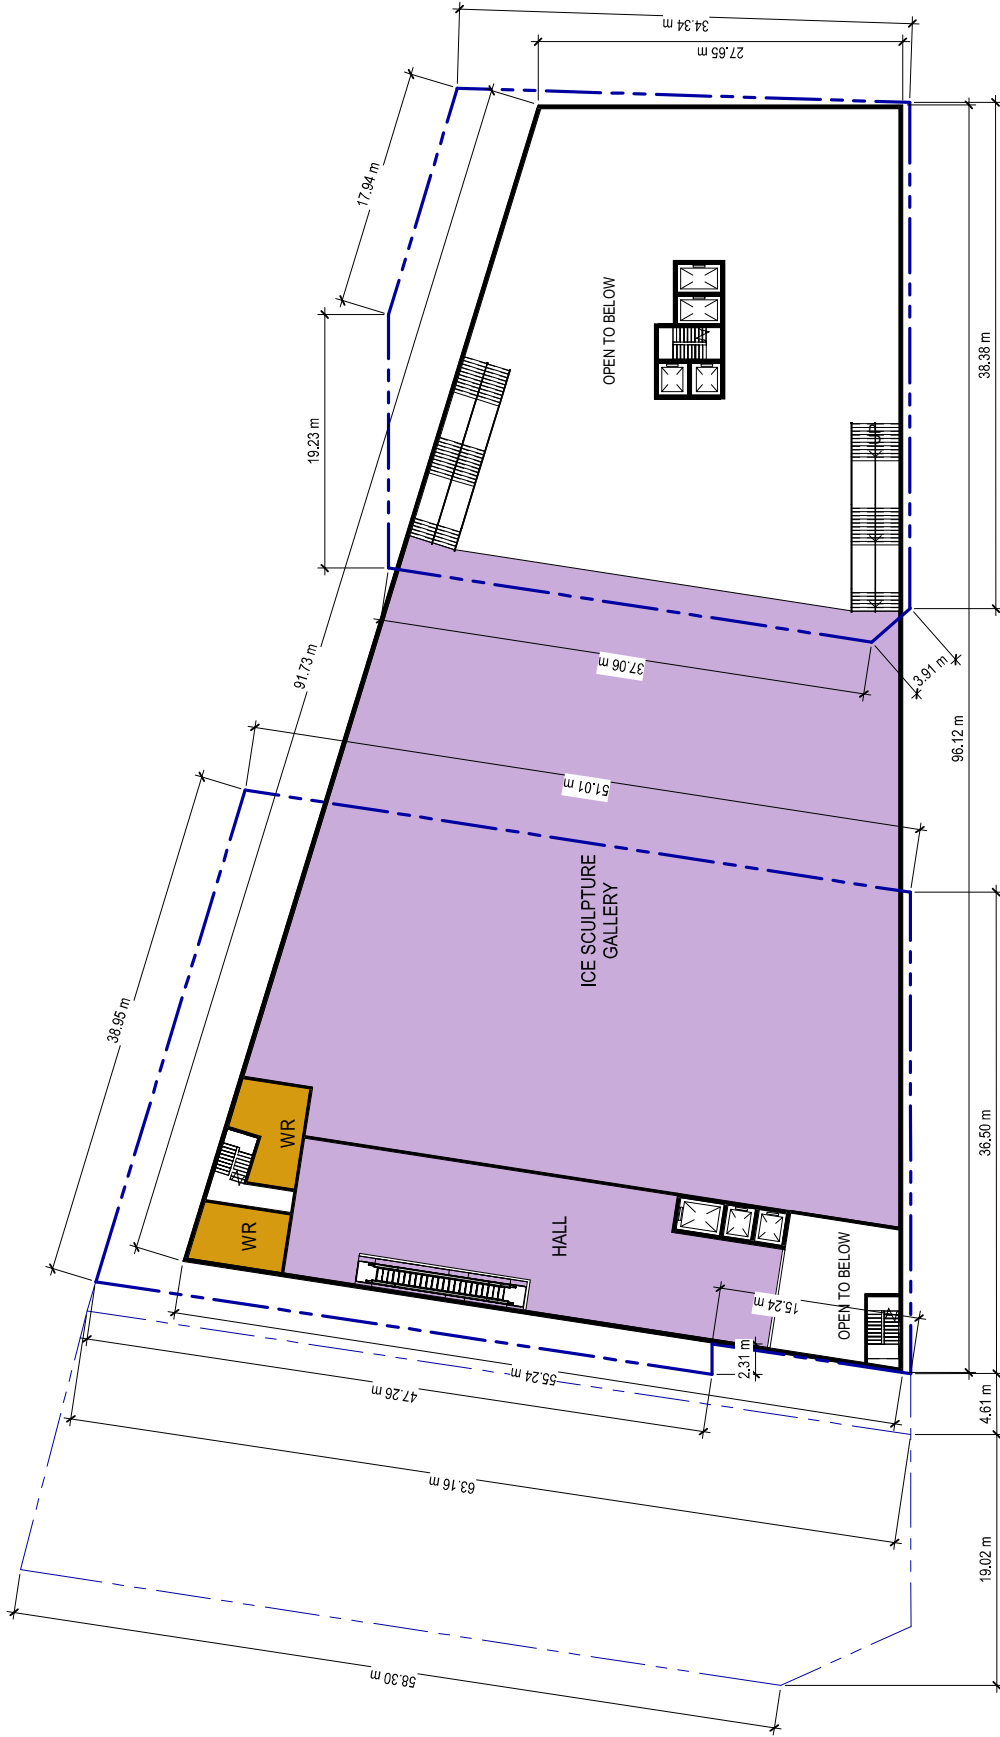

PROJECT T2019025
 DATE 09/02/22

ICE SCULPTURE CENTRE
 BENDER STREET, NIAGARA FALLS

Department Legend
 Ice Gallery
 Service
 Parking

GROUND FLOOR PLAN
 SCALE 1:350
 A-102

- Parking
- Ice Gallery
- Service

PARKING SPACE
NUMBER: 19

Department Legend

- Ice Gallery
- Parking
- Service

2ND FLOOR PLAN

ICE SCULPTURE CENTRE
BENDER STREET, NIAGARA FALLS

PROJECT T2019025
DATE 09/02/22

98 SCARBOROUGH ROAD,
TORONTO, ONT. M1H 3B4
T. 416-800-3284
F. 416-800-3485

TAES Architects Inc.

A-103

SCALE 1:350

Department Legend

- Hotel
- Tropical Garden
- Service

7TH & 11TH FLOOR PLAN

ICE SCULPTURE CENTRE
BENDER STREET, NIAGARA FALLS

PROJECT T2019025
DATE 09/02/22