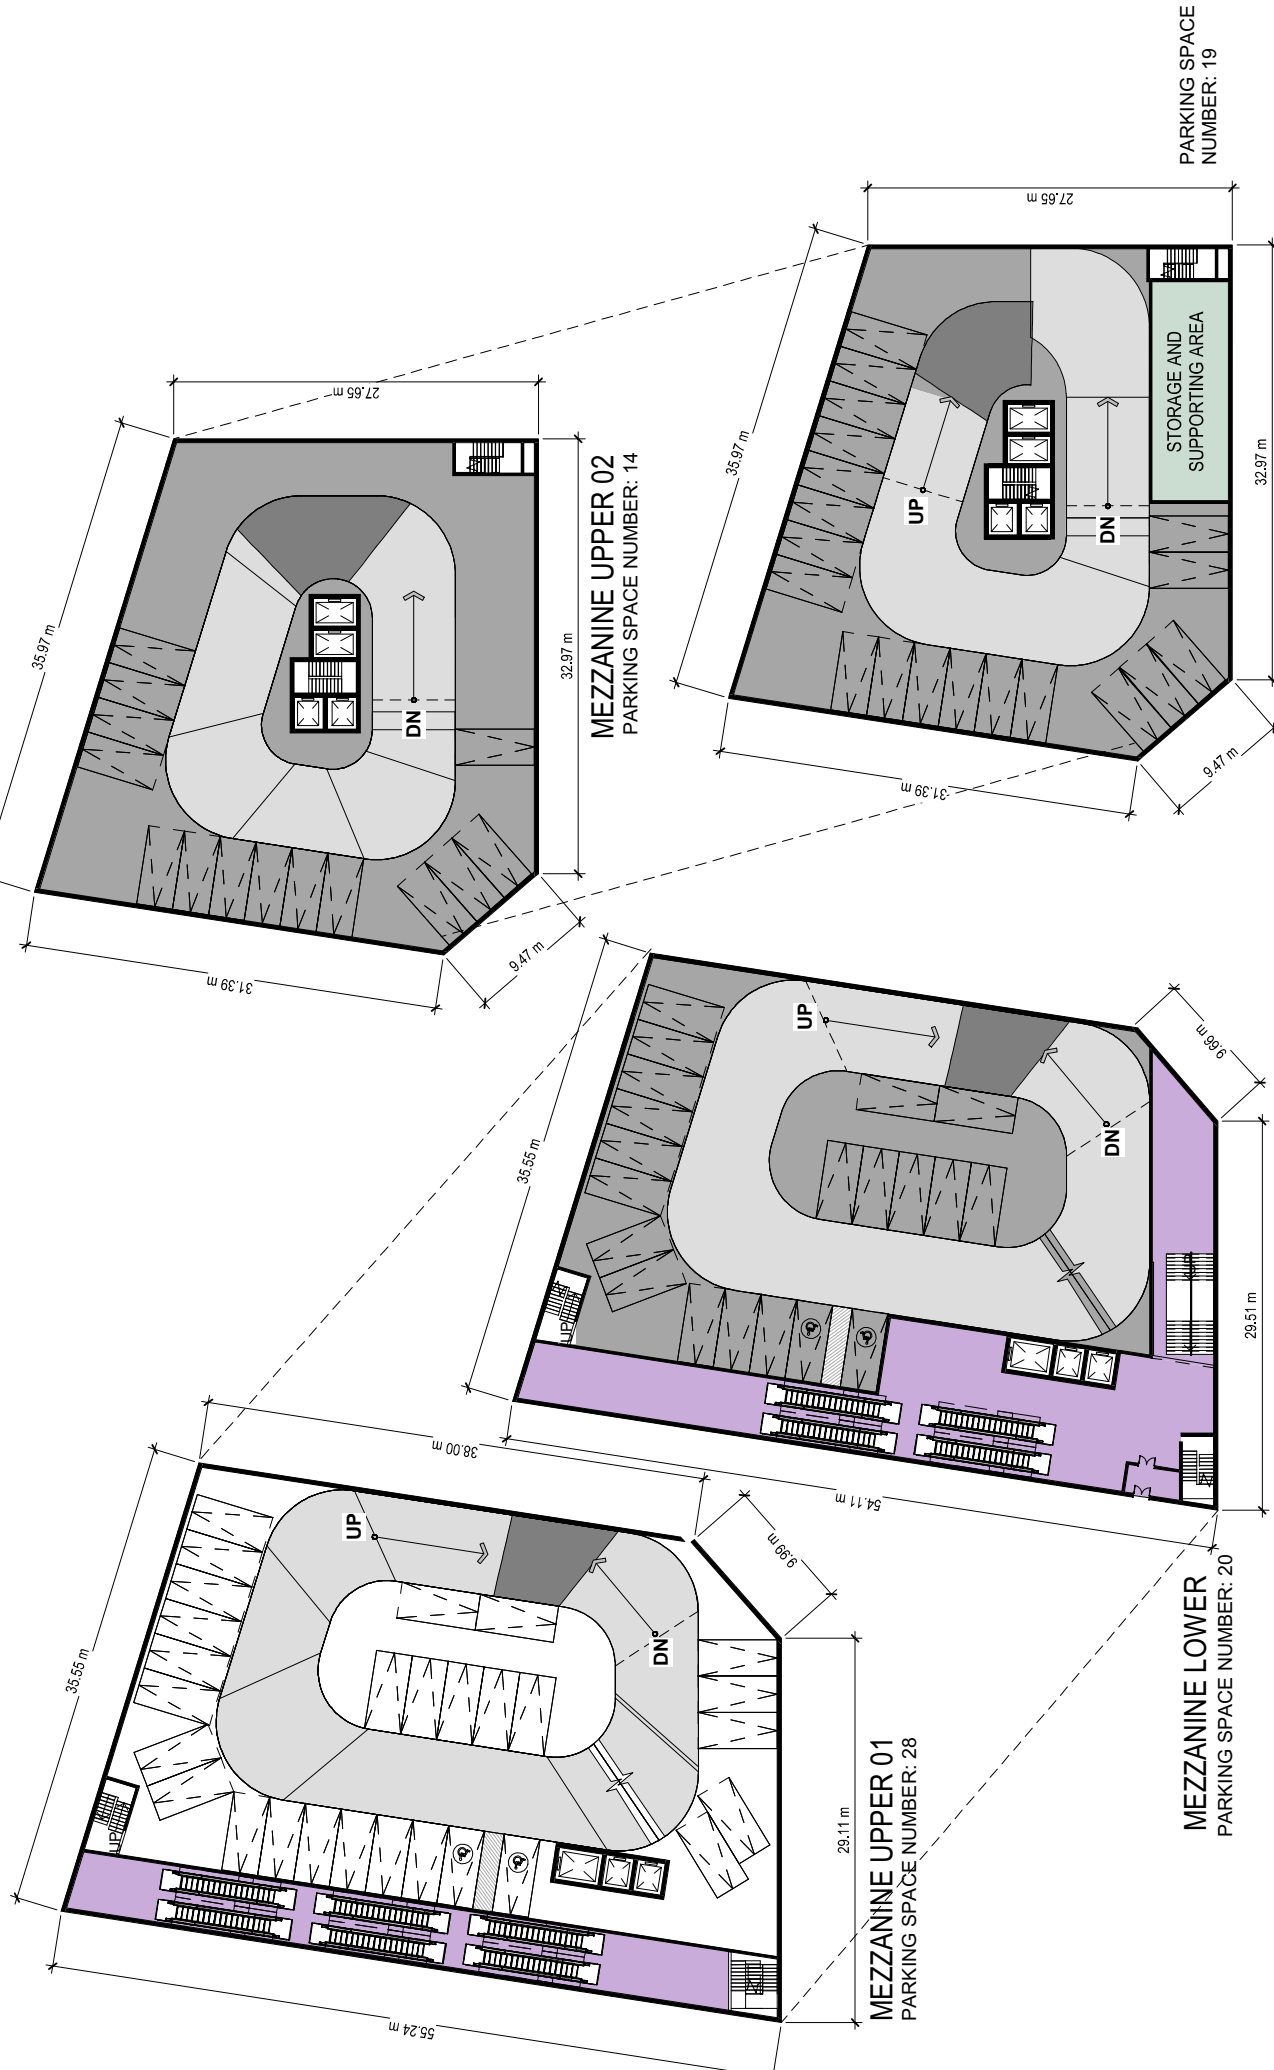

UNDERGROUND LEVEL 1

Department Legend

- Hotel
- Ice Gallery
- Service

SCALE 1:350
 A-101

PARKING SPACE NUMBER: 39

TAES Architects Inc.
 88 SCARBOROUGH ROAD,
 TORONTO, ONTARIO
 T4R 1K6
 T: 416 800 3284
 F: 416 800 3485

PROJECT T2019025
 DATE 09/02/22

ICE SCULPTURE CENTRE
 BENDER STREET, NIAGARA FALLS

Department Legend
 Ice Gallery
 Service
 Parking

GROUND FLOOR PLAN
 SCALE 1:350
 A-102

- Parking
- Ice Gallery
- Service

PARKING SPACE
NUMBER: 19