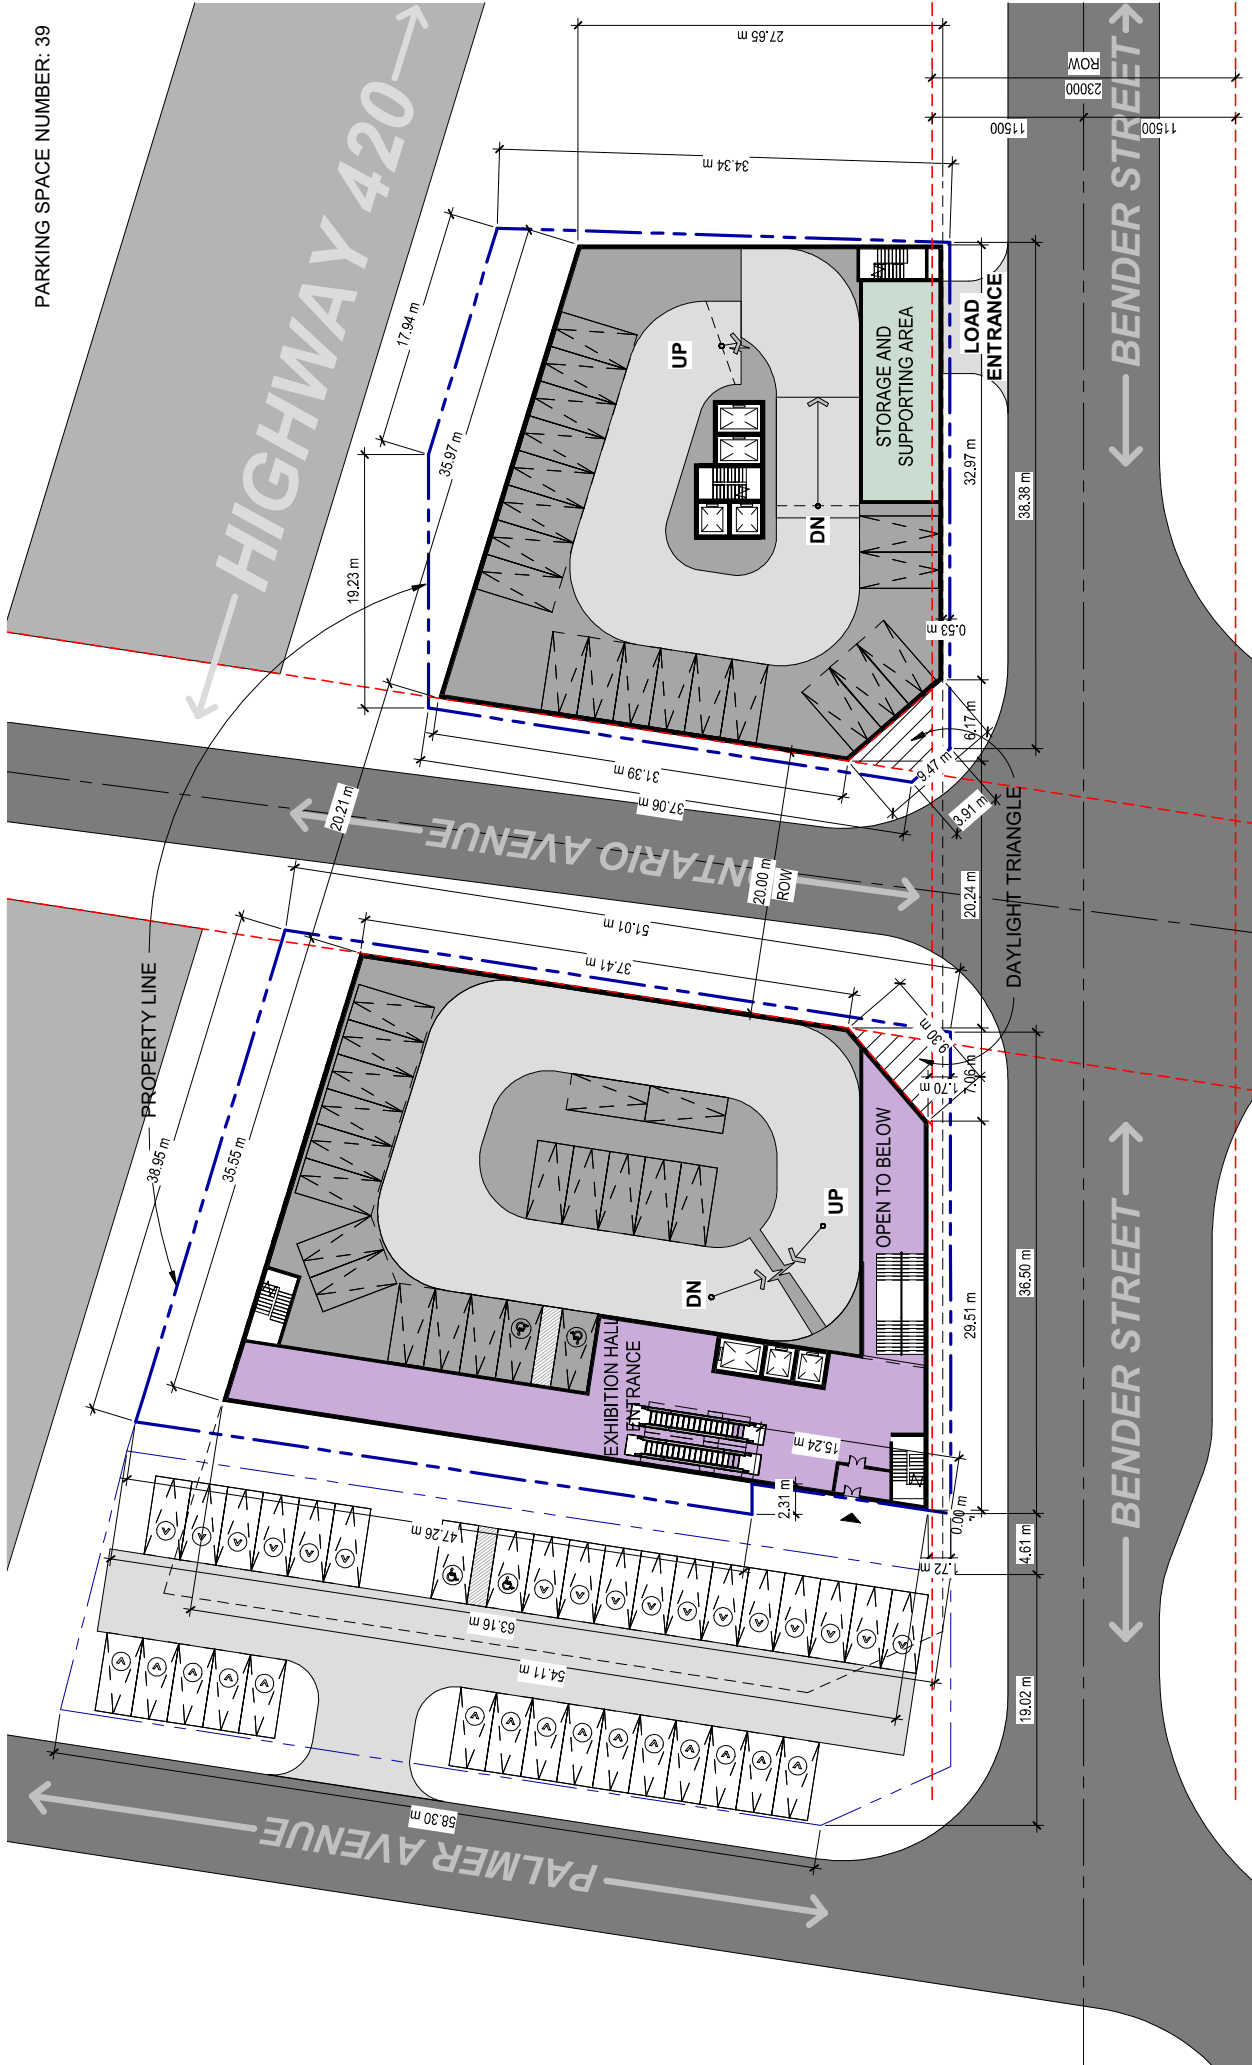

PARKING SPACE NUMBER: 39

TAES Architects Inc.
88 SCARBOROUGH ROAD,
TORONTO, ONTARIO
T4R 1K6
T: 416 800 3284
F: 416 800 3485

PROJECT T2019025
DATE 09/02/22

ICE SCULPTURE CENTRE
BENDER STREET, NIAGARA FALLS

Department Legend
Ice Gallery
Service
Parking

GROUND FLOOR PLAN
SCALE 1:350
A-102