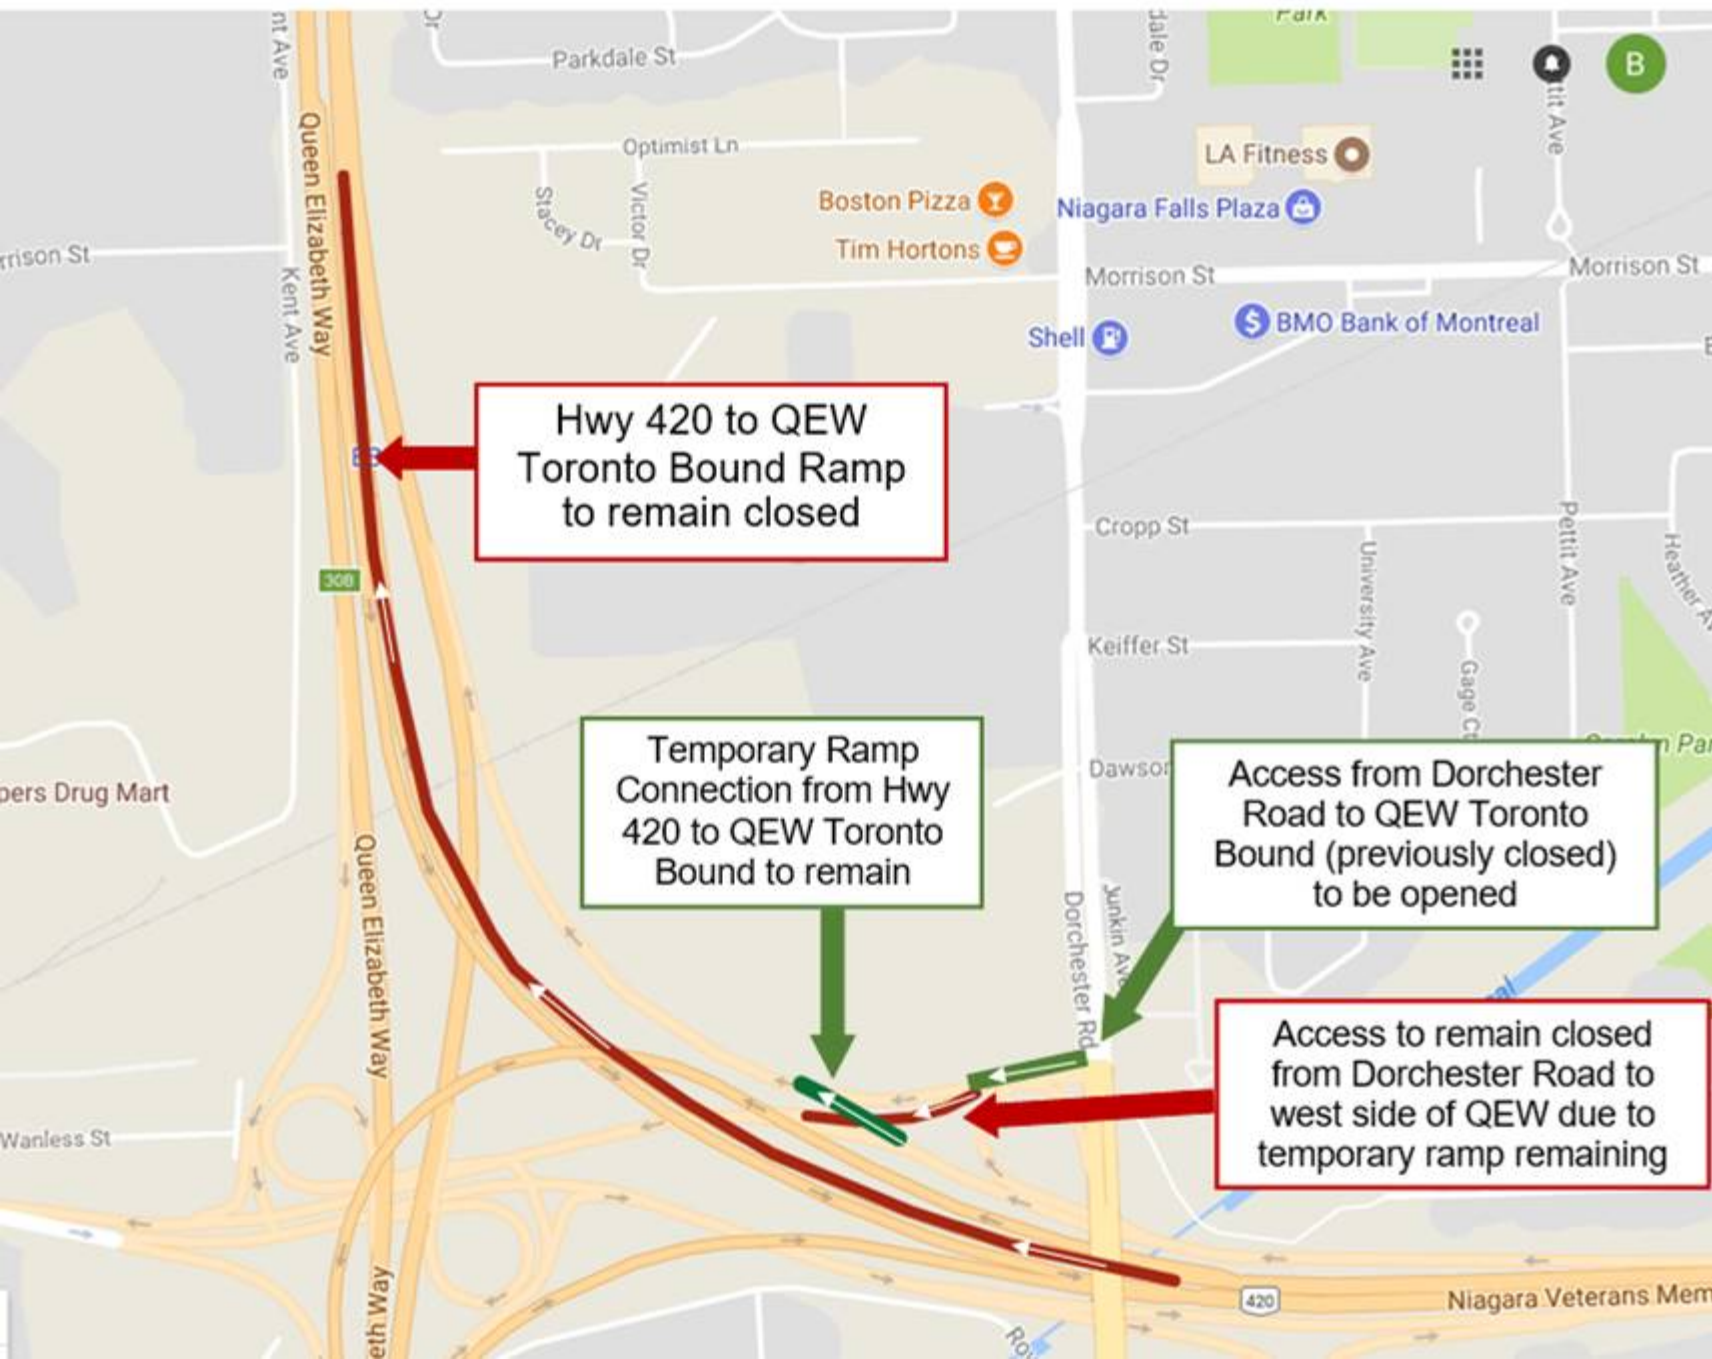

KEY MAP SHOWING EXTENDED CLOSURE OF HWY 420 TO QEW TORONTO BOUND

Hwy 420 to QEW
Toronto Bound Ramp
to remain closed

Temporary Ramp
Connection from Hwy
420 to QEW Toronto
Bound to remain

Access from Dorchester
Road to QEW Toronto
Bound (previously closed)
to be opened

Access to remain closed
from Dorchester Road to
west side of QEW due to
temporary ramp remaining